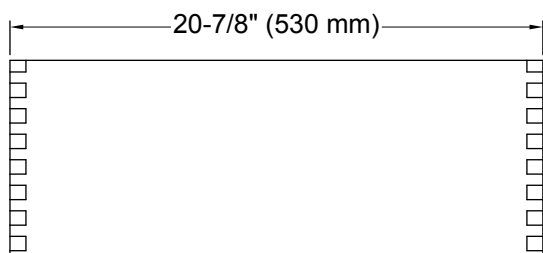

Available Colors/Finishes

Color tiles intended for reference only.

Color	Code	Description
-------	------	-------------

	1WR	Oxford Maple
--	-----	--------------

Technical Information

All product dimensions are nominal.