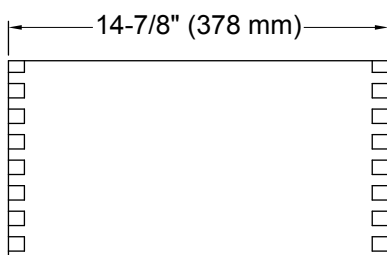

Available Colors/Finishes

Color tiles intended for reference only.

Color	Code	Description
-------	------	-------------

	1WR	Oxford Maple
--	-----	--------------

Technical Information

All product dimensions are nominal.