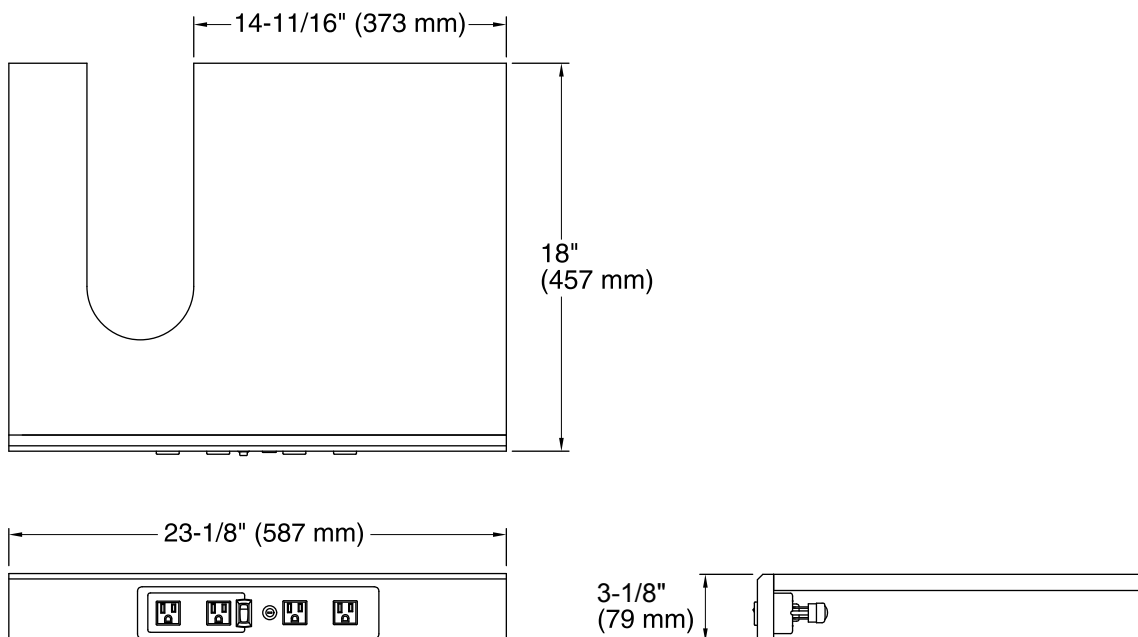

Required Electrical Service

One dedicated circuit required, protected with Class A Ground-Fault Circuit-Interrupter (GFCI). Outside North America, this device may be known as a Residual Current Device (RCD).
120 V, 15 A, 60 Hz

Technical Information

All product dimensions are nominal.

Notes

Install this product according to the installation guide.

Install a Ground-Fault Circuit-Interrupter (GFCI) outlet prior to installing the vanity.