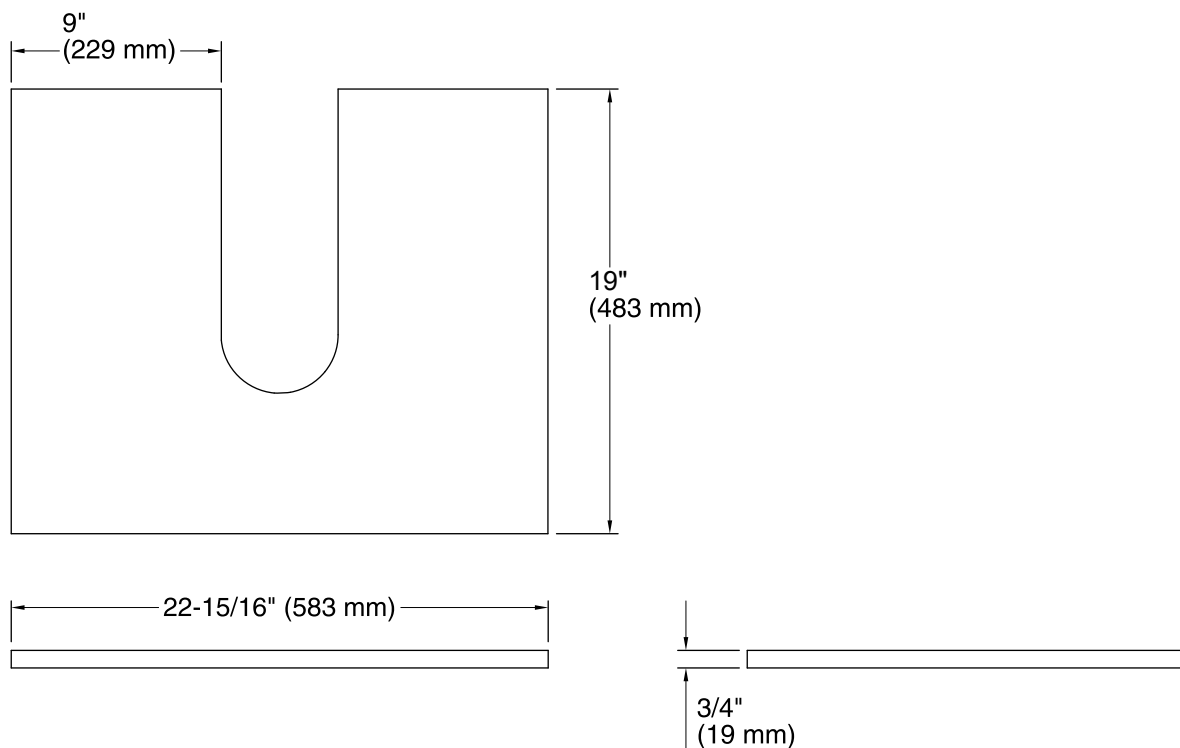

Color tiles intended for reference only.

Color	Code	Description
-------	------	-------------

	1WR	Oxford Maple
--	-----	--------------

Technical Information

All product dimensions are nominal.