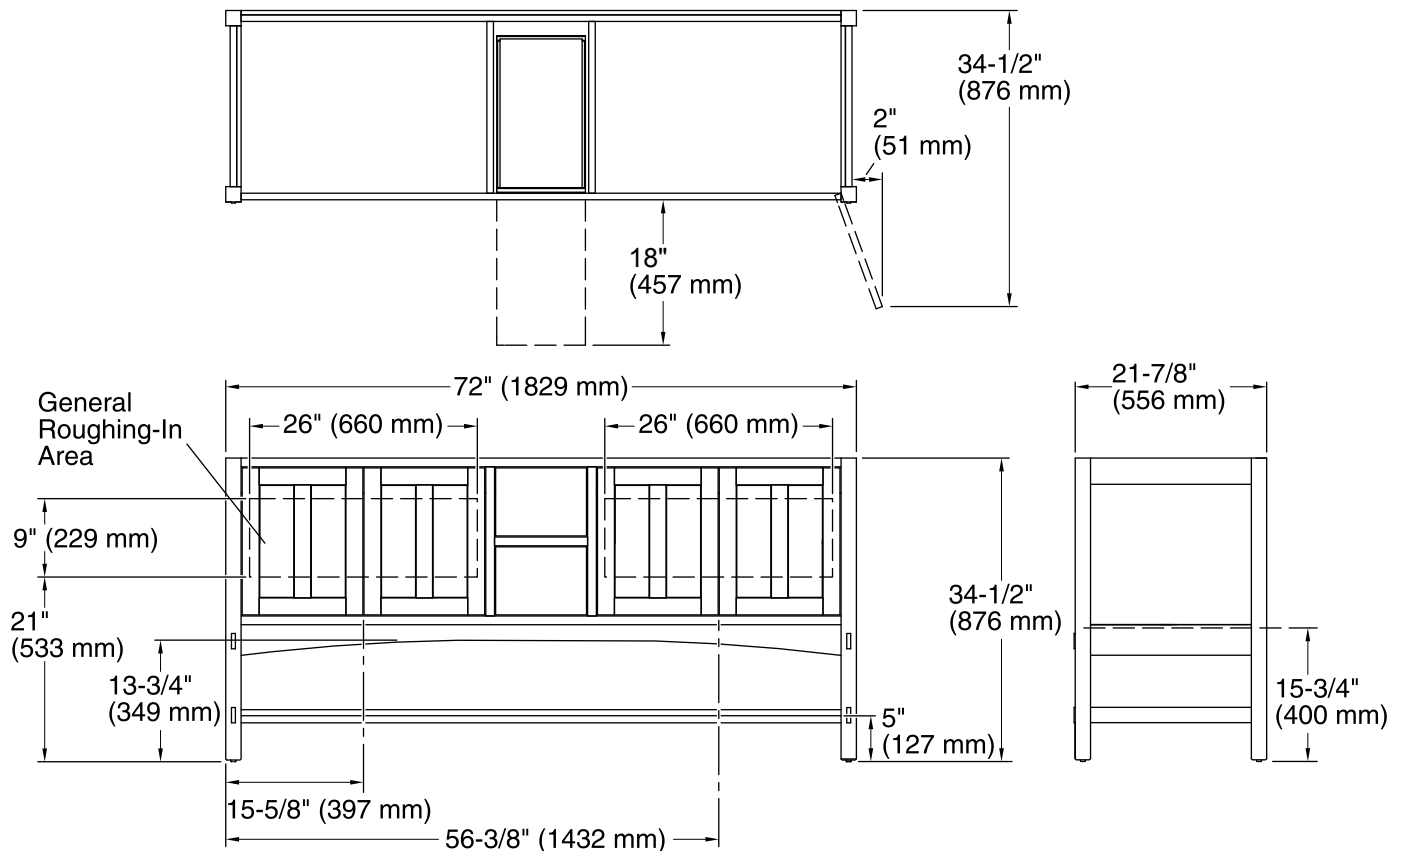

Technical Information

All product dimensions are nominal.

Vanity type: Standard

Notes

Install this product according to the installation guide.

Decorative cabinet hardware is not supplied. Refer to the KOHLER bath accessories line for recommended cabinet hardware to complement your vanity.

Select the type of fastener based upon the wall material. Two 250 lb (113.4 kg) minimum load bearing fasteners are recommended.