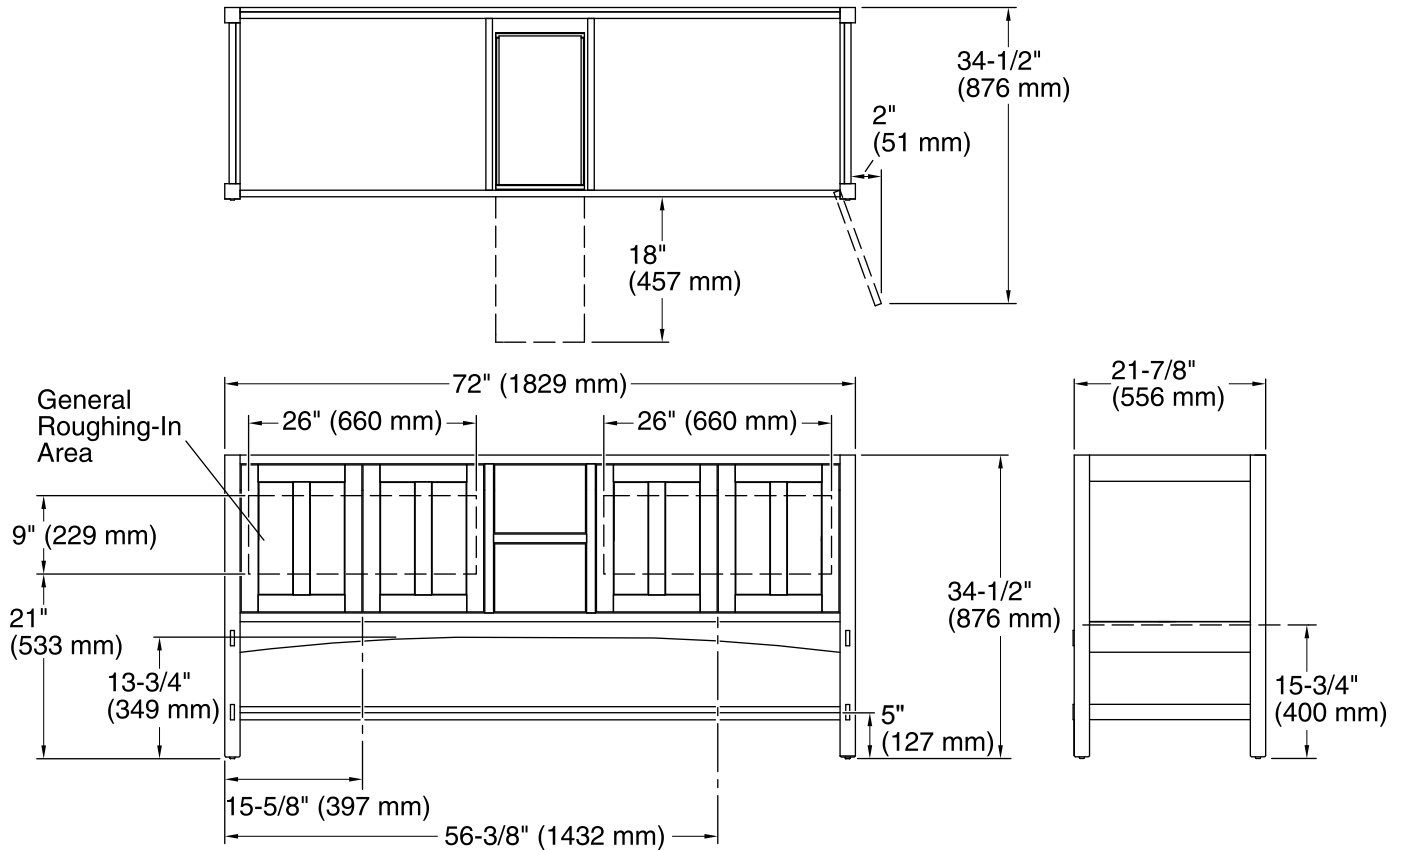

Technical Information

All product dimensions are nominal.

Vanity type: Standard

Notes

Install this product according to the installation guide.

Decorative cabinet hardware is not supplied. Refer to the KOHLER bath accessories line for recommended cabinet hardware to complement your vanity.

Select the type of fastener based upon the wall material. Two 250 lb (113.4 kg) minimum load bearing fasteners are recommended.