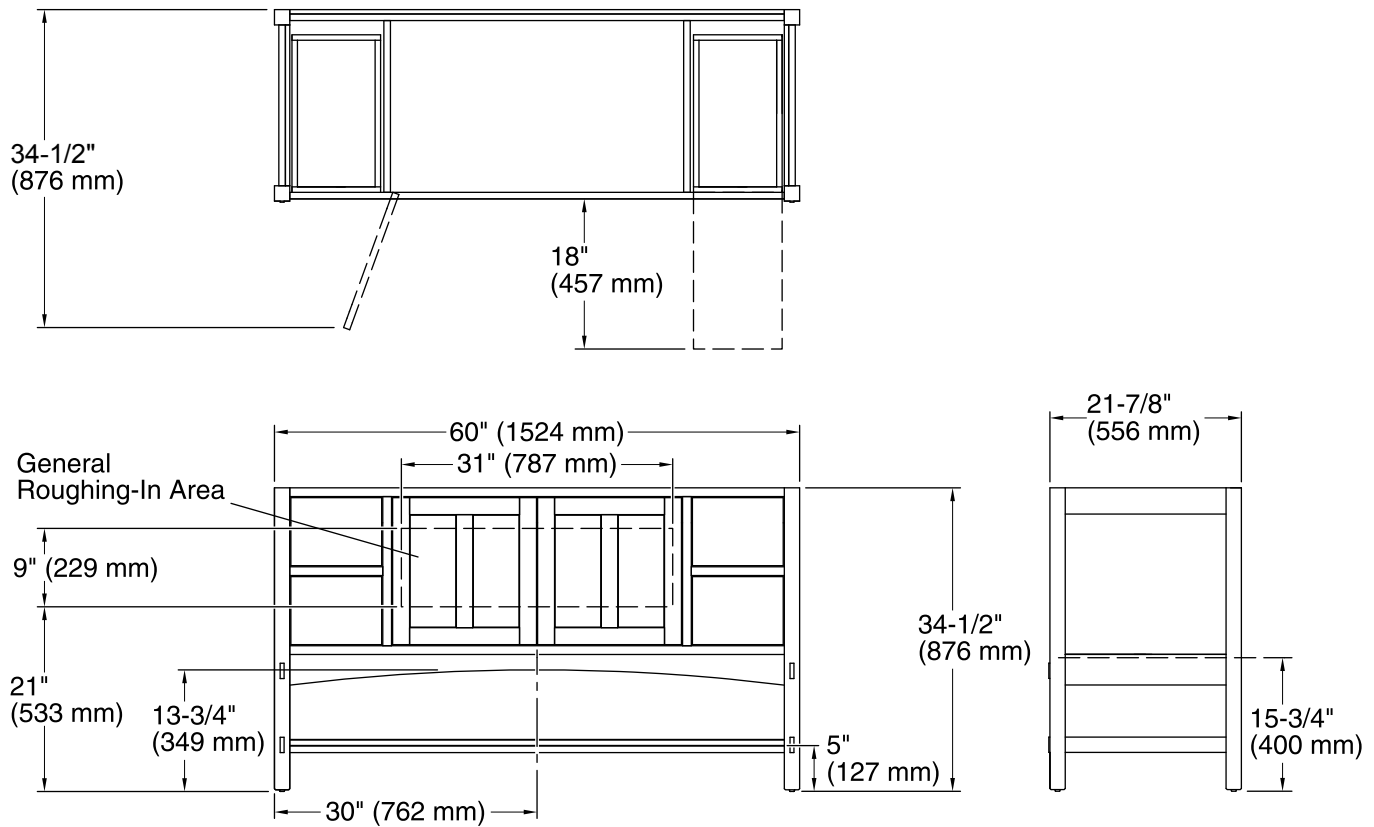

## Features

- Catalyzed conversion varnish provides a durable moisture-resistant finish.
- Two doors and four drawers.
- Three-way adjustable slow-close door hinges with 110-degree opening capability for easy cabinet access.
- Full-extension 18-inch depth drawers with slow-close under-mount slides for smooth opening.
- Solid wood drawers with dovetail construction.
- Coordinates with the K-99687 Poplin/Marabou rectangular pull (sold separately).
- Combines with Solid/Expressions™ vanity tops (sold separately) for a complete vanity.
- Customize your storage with optional in-door accessories, in-drawer accessories, and medicine cabinet surrounds and side kits (sold separately).

### Technical Information

All product dimensions are nominal.

Vanity type: Standard