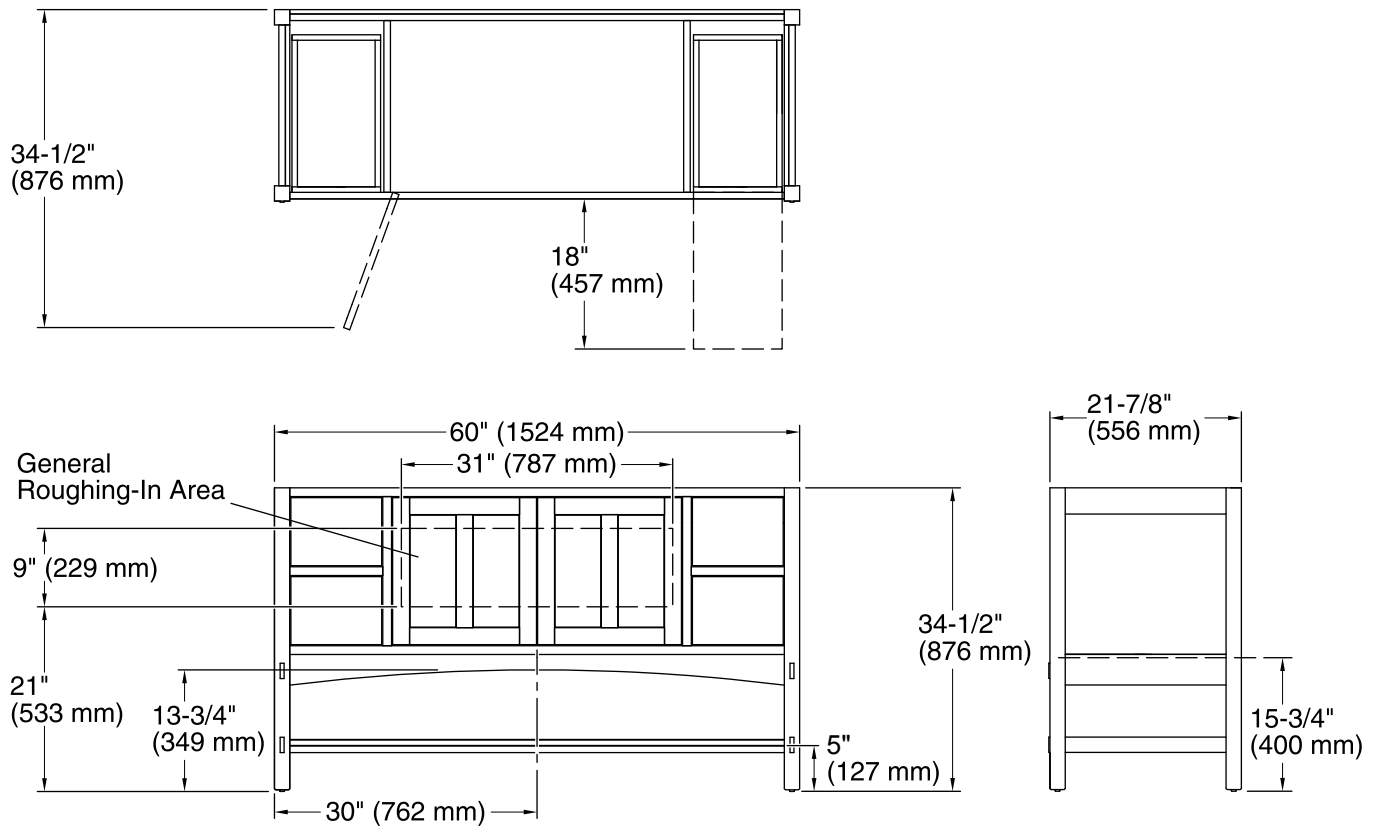

Technical Information

All product dimensions are nominal.

Vanity type: Standard

Notes

Install this product according to the installation guide.

Decorative cabinet hardware is not supplied. Refer to the KOHLER bath accessories line for recommended cabinet hardware to complement your vanity.

Select the type of fastener based upon the wall material. Two 250 lb (113.4 kg) minimum load bearing fasteners are recommended.