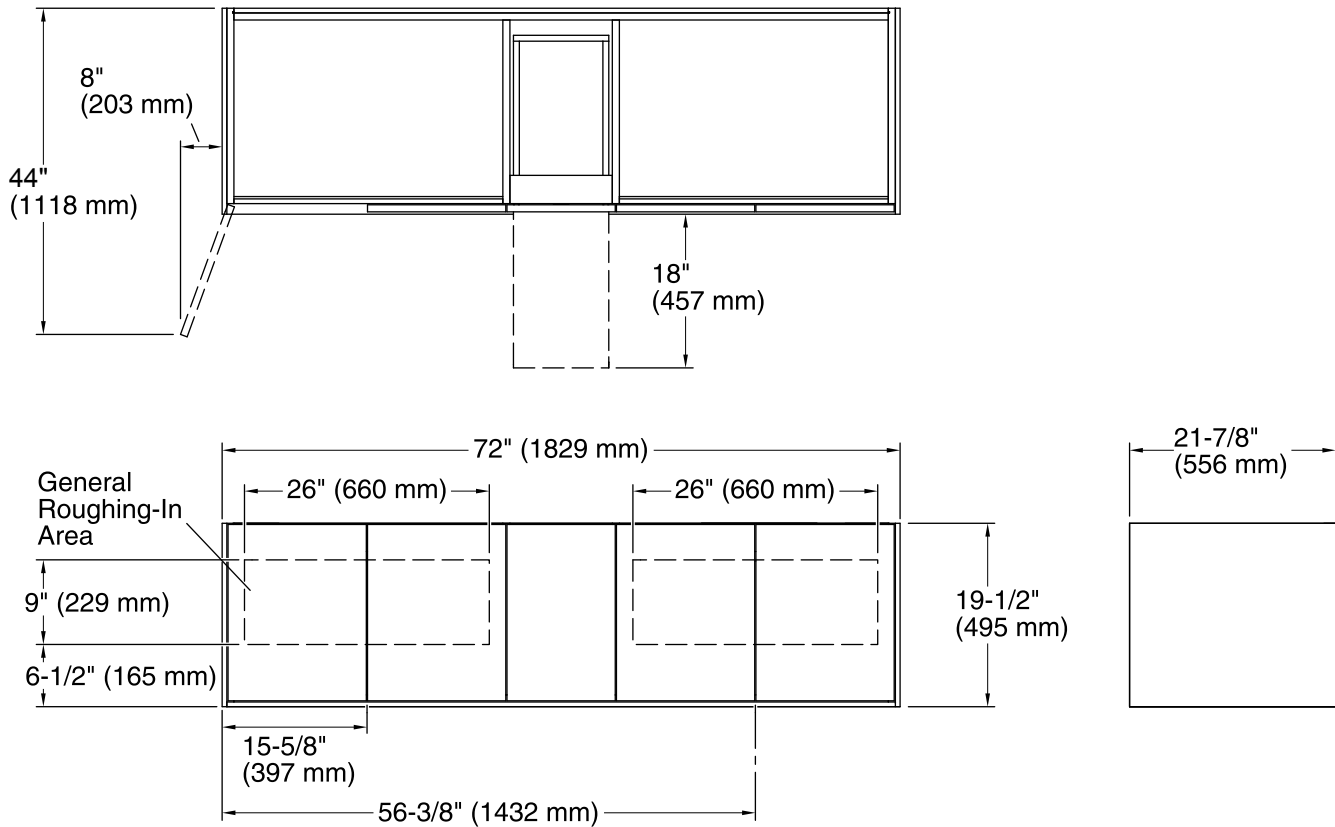

## Features

- Catalyzed conversion varnish provides a durable moisture-resistant finish.
- Four doors and one drawer.
- Frameless construction with full-overlay doors and drawer.
- Three-way adjustable slow-close door hinges with 110-degree opening capability for easy cabinet access.
- Full-extension 18-inch depth drawer with slow-close under-mount slides for smooth opening.
- Solid wood drawer with dovetail construction.
- Wall-hung design offers a clean, streamlined look.
- Coordinates with the K-99688 Jute bar pull (sold separately).
- Combines with Solid/Expressions™ vanity tops (sold separately) for a complete vanity.
- Customize your storage with optional in-door accessories, in-drawer accessories, and medicine cabinet side kits (sold separately).

## Technical Information

All product dimensions are nominal.

Vanity type: Wall-mount