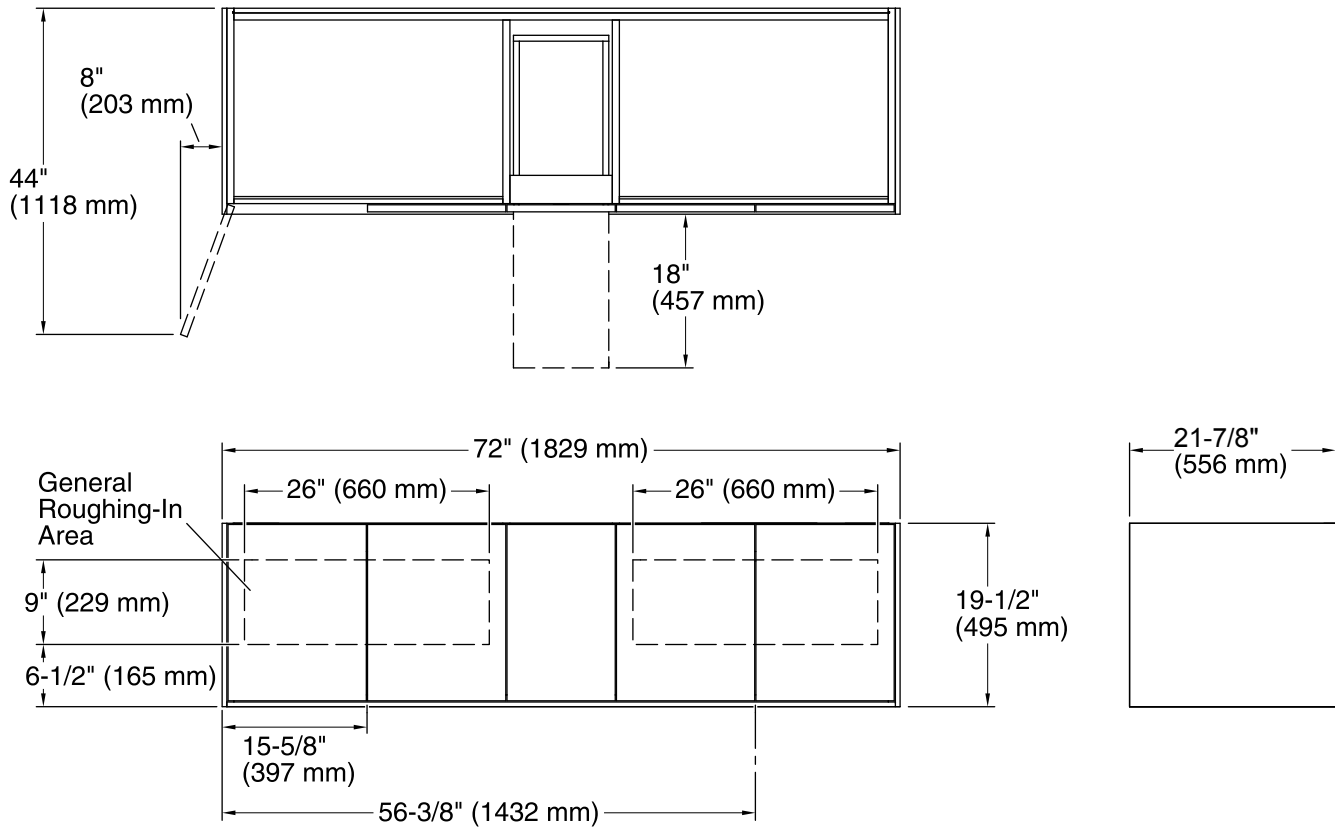

Technical Information

All product dimensions are nominal.

Vanity type: Wall-mount

Notes

Install this product according to the installation guide.

Decorative cabinet hardware is not supplied. Refer to the KOHLER bath accessories line for recommended cabinet hardware to complement your vanity.

Select the type of fastener based upon the wall material. Two 500 lb (227 kg) minimum load bearing fasteners are recommended.