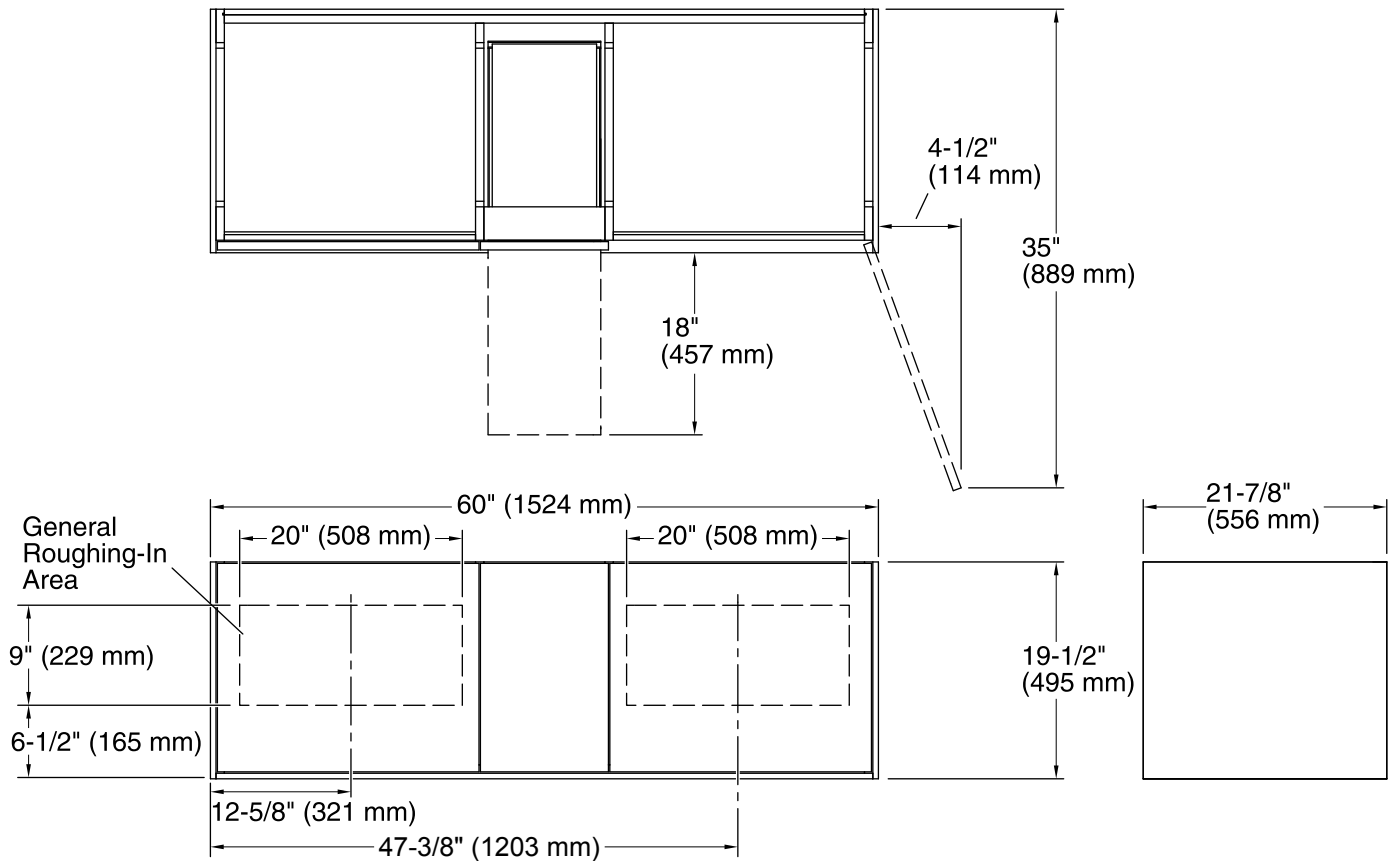

## Features

- Catalyzed conversion varnish provides a durable moisture-resistant finish.
- Two doors and one drawer.
- Split top drawer feature adds a hidden, shallow drawer for additional storage without compromising the look of the cabinet face.
- Frameless construction with full-overlay doors and drawer.
- Three-way adjustable slow-close door hinges with 110-degree opening capability for easy cabinet access.
- Full-extension 18-inch depth drawer with slow-close under-mount slides for smooth opening.
- Solid wood drawers with dovetail construction.
- Wall-hung design offers a clean, streamlined look.
- Coordinates with the K-99688 Jute bar pull (sold separately).
- Combines with Solid/Expressions™ and Ceramic/Impressions® vanity tops (sold separately) for a complete vanity.
- Customize your storage with optional in-door accessories, in-drawer accessories, and medicine cabinet side kits (sold separately).

## Technical Information

All product dimensions are nominal.

Vanity type: Wall-mount