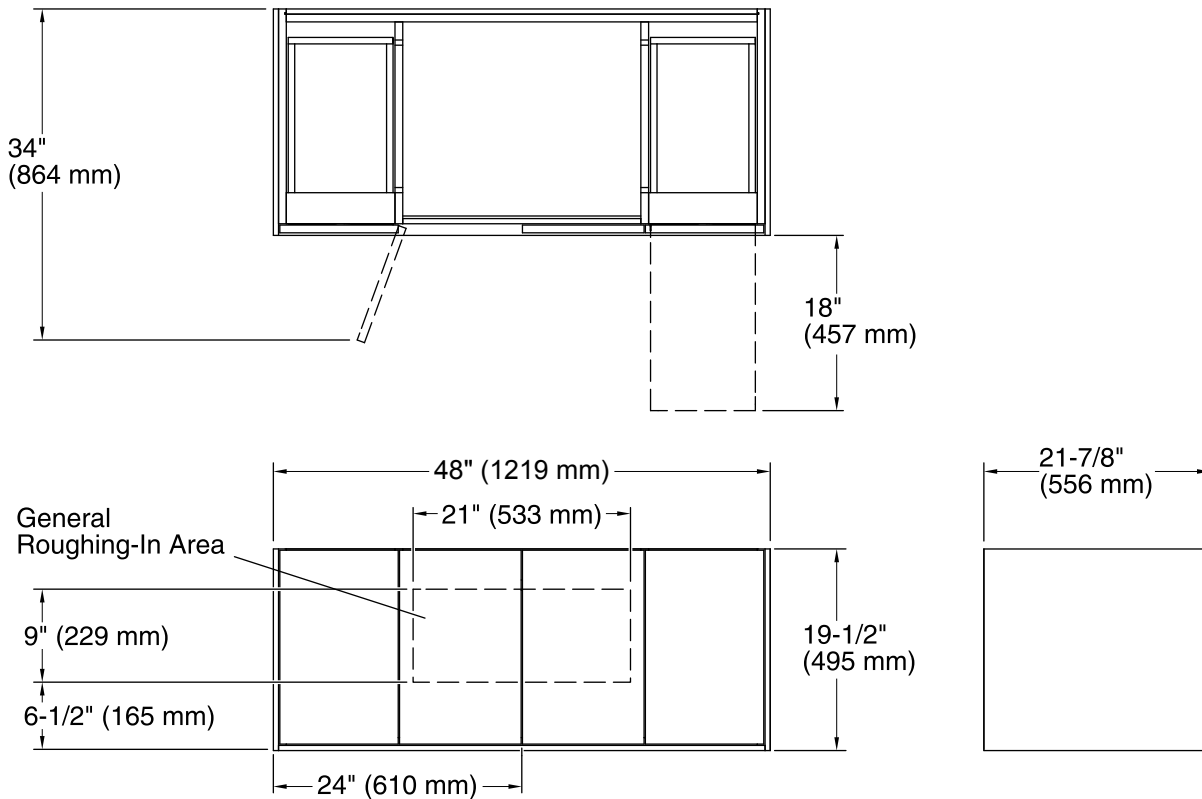

## Features

- Catalyzed conversion varnish provides a durable moisture-resistant finish.
- Two doors and two drawers.
- Split top drawer feature adds a hidden, shallow drawer for additional storage without compromising the look of the cabinet face.
- Frameless construction with full-overlay doors and drawers.
- Three-way adjustable slow-close door hinges with 110-degree opening capability for easy cabinet access.
- Full-extension 18-inch depth drawers with slow-close under-mount slides for smooth opening.
- Solid wood drawers with dovetail construction.
- Wall-hung design offers a clean, streamlined look.
- Coordinates with the K-99688 Jute bar pull (sold separately).
- Combines with Ceramic/Impressions®, Solid/Expressions™, and Iron/Impressions™ vanity tops (sold separately) for a complete vanity.
- Customize your storage with optional in-door accessories, in-drawer accessories, and medicine cabinet side kits (sold separately).

## Technical Information

All product dimensions are nominal.

Vanity type: Wall-mount