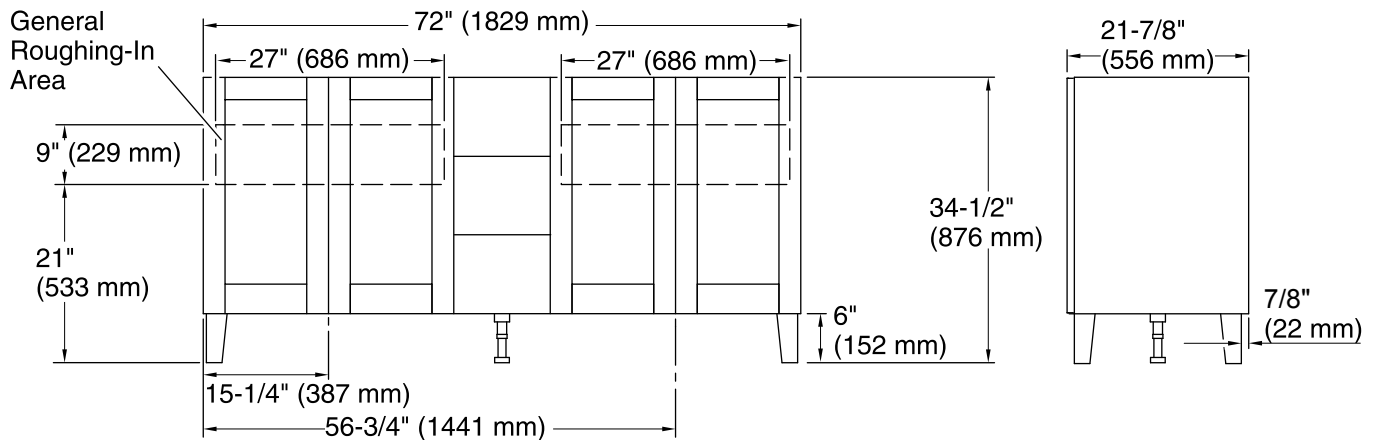

## Features

- Catalyzed conversion varnish provides a durable moisture-resistant finish.
- Four doors and three drawers.
- Split top drawer feature adds a hidden, shallow drawer for additional storage without compromising the look of the cabinet face.
- Frameless construction with full-overlay doors and drawers.
- Three-way adjustable slow-close door hinges with 110-degree opening capability for easy cabinet access.
- Full-extension 18-inch depth drawers with slow-close under-mount slides for smooth opening.
- Solid wood drawers with dovetail construction.
- Legs offer the polished look of furniture in the bath.
- Coordinates with the K-99687 Poplin/Marabou rectangular pull (sold separately).
- Combines with Solid/Expressions™ vanity tops (sold separately) for a complete vanity.
- Customize your storage with optional in-door accessories, in-drawer accessories, and medicine cabinet frames and surrounds (sold separately).

## Technical Information

All product dimensions are nominal.

Vanity type: Standard