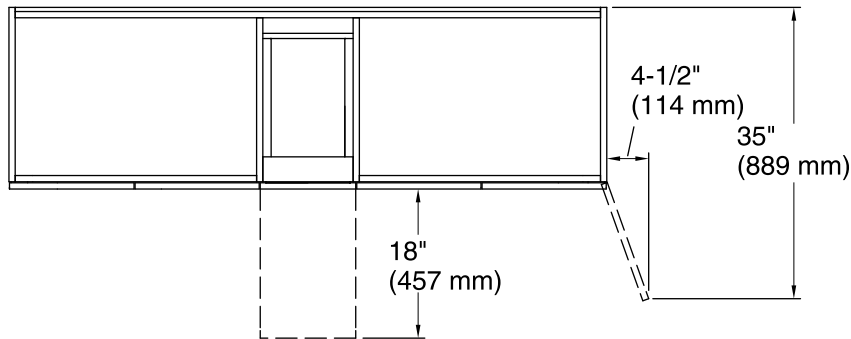

## Features

- Catalyzed conversion varnish provides a durable moisture-resistant finish.
- Four doors and three drawers.
- Split top drawer feature adds a hidden, shallow drawer for additional storage without compromising the look of the cabinet face.
- Frameless construction with full-overlay doors and drawers.
- Three-way adjustable slow-close door hinges with 110-degree opening capability for easy cabinet access.
- Full-extension 18-inch depth drawers with slow-close under-mount slides for smooth opening.
- Solid wood drawers with dovetail construction.
- Legs offer the polished look of furniture in the bath.
- Coordinates with the K-99687 Poplin/Marabou rectangular pull (sold separately).
- Combines with Solid/Expressions™ vanity tops (sold separately) for a complete vanity.
- Customize your storage with optional in-door accessories, in-drawer accessories, and medicine cabinet frames and surrounds (sold separately).

## Technical Information

All product dimensions are nominal.

Vanity type: Standard