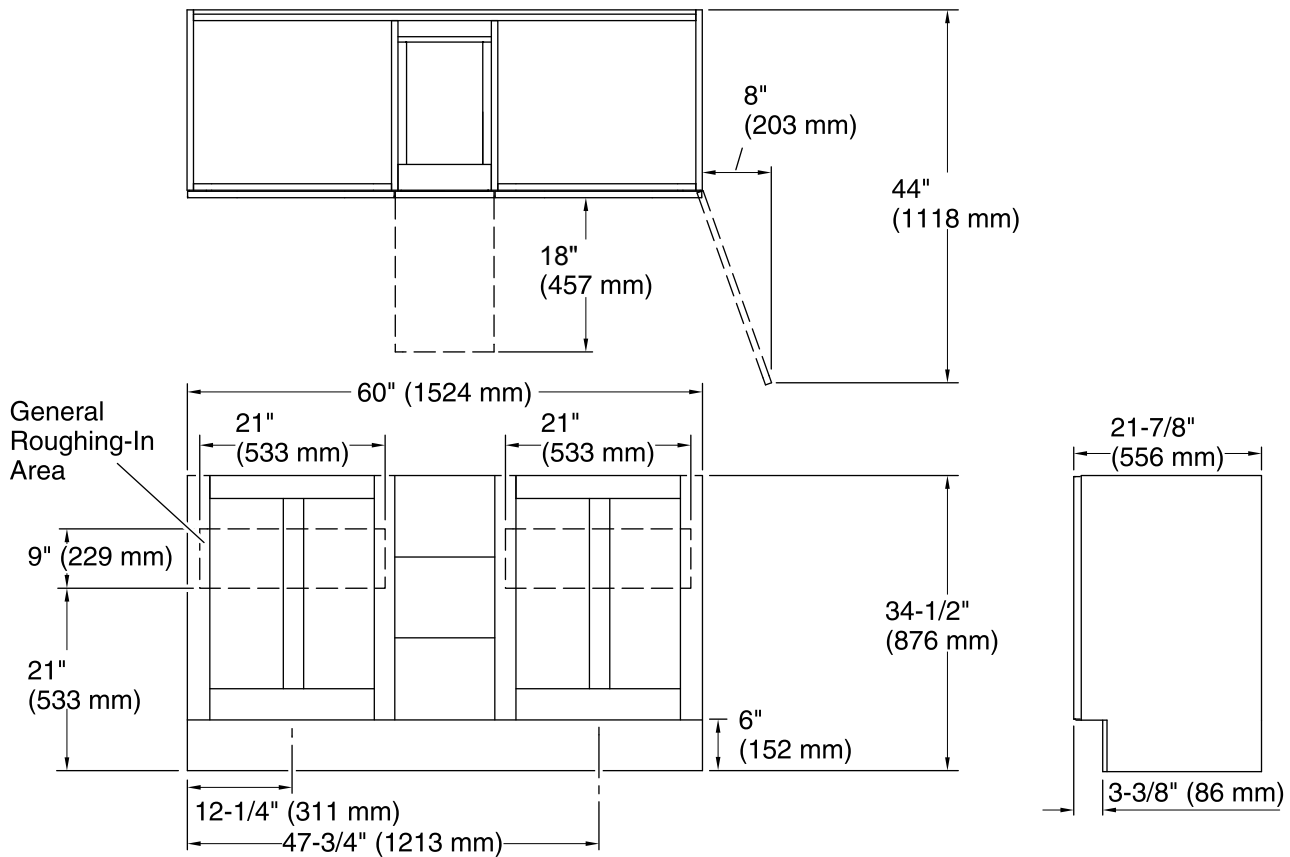

## Features

- Catalyzed conversion varnish provides a durable moisture-resistant finish.
- Two doors and three drawers.
- Split top drawer feature adds a hidden, shallow drawer for additional storage without compromising the look of the cabinet face.
- Frameless construction with full-overlay doors and drawers.
- Three-way adjustable slow-close door hinges with 110-degree opening capability for easy cabinet access.
- Full-extension 18-inch depth drawers with slow-close under-mount slides for smooth opening.
- Solid wood drawers with dovetail construction.
- Toe kick covers blemished or inconsistent flooring.
- Coordinates with the K-99687 Poplin/Marabou rectangular pull (sold separately).
- Combines with Ceramic/Impressions® and Solid/Expressions™ vanity tops (sold separately) for a complete vanity.
- Customize your storage with optional in-door accessories, in-drawer accessories, and medicine cabinet frames and surrounds (sold separately).

## Technical Information

All product dimensions are nominal.

Vanity type: Standard