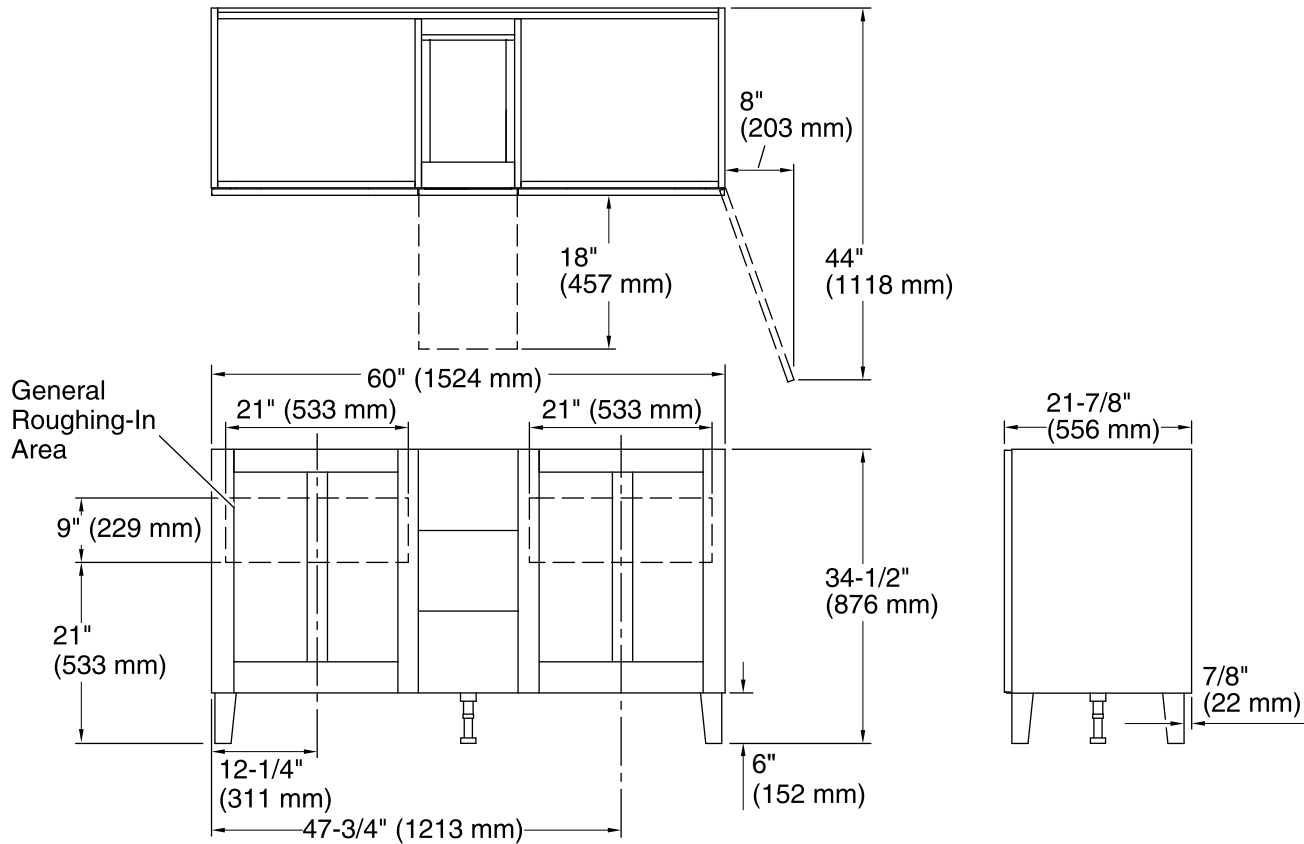

## Features

- Catalyzed conversion varnish provides a durable moisture-resistant finish.
- Two doors and three drawers.
- Split top drawer feature adds a hidden, shallow drawer for additional storage without compromising the look of the cabinet face.
- Frameless construction with full-overlay doors and drawers.
- Three-way adjustable slow-close door hinges with 110-degree opening capability for easy cabinet access.
- Full-extension 18-inch depth drawers with slow-close under-mount slides for smooth opening.
- Solid wood drawers with dovetail construction.
- Legs offer the polished look of furniture in the bath.
- Coordinates with the K-99687 Poplin/Marabou rectangular pull (sold separately).
- Combines with Ceramic/Impressions® and Solid/Expressions™ vanity tops (sold separately) for a complete vanity.
- Customize your storage with optional in-door accessories, in-drawer accessories, and medicine cabinet frames and surrounds (sold separately).

## Technical Information

All product dimensions are nominal.

Vanity type: Standard