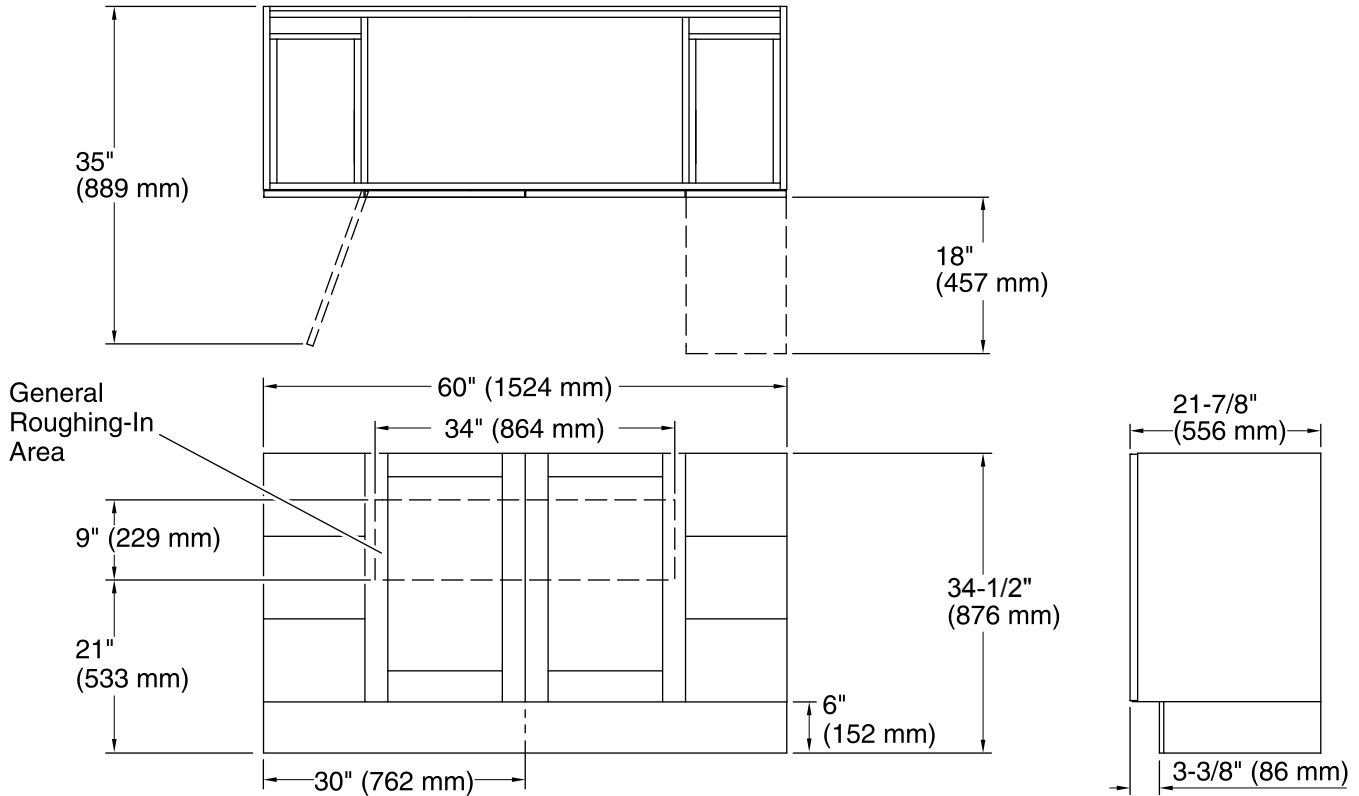

Technical Information

All product dimensions are nominal.

Vanity type: Standard

Notes

Install this product according to the installation guide.

Decorative cabinet hardware is not supplied. Refer to the KOHLER bath accessories line for recommended cabinet hardware to complement your vanity.

Select the type of fastener based upon the wall material. Two 250 lb (113.4 kg) minimum load bearing fasteners are recommended.