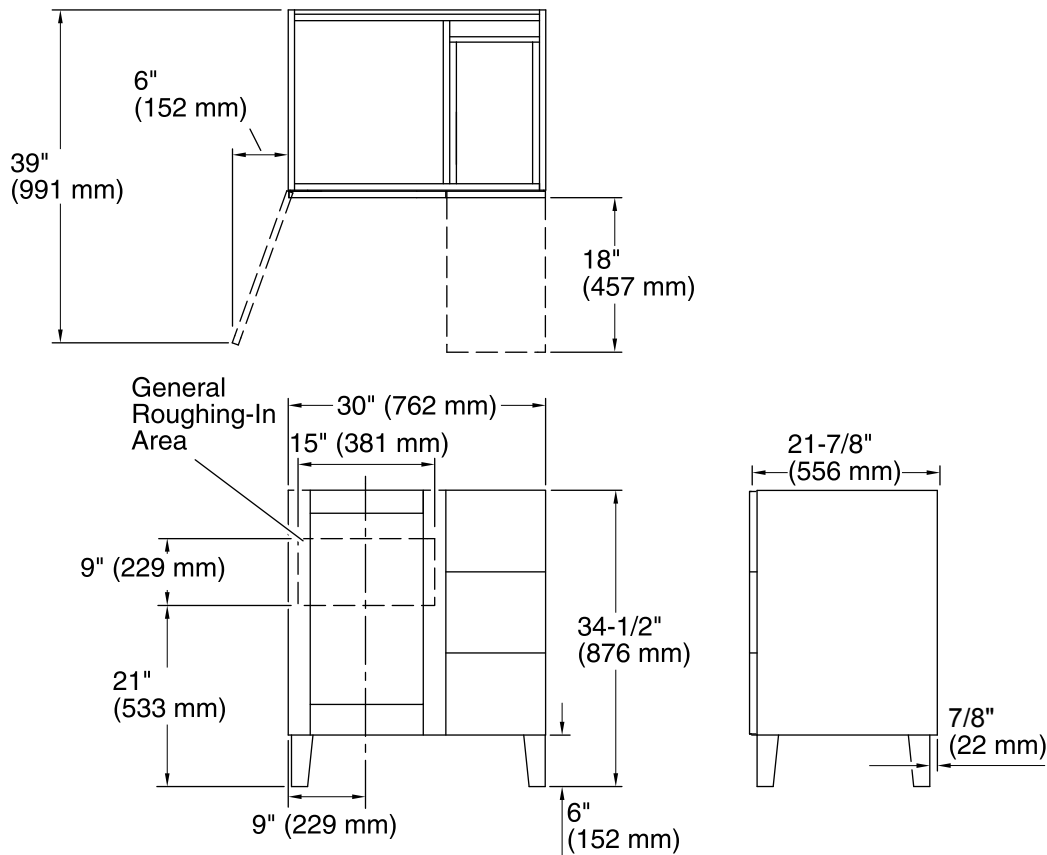

## Features

- Catalyzed conversion varnish provides a durable moisture-resistant finish.
- One door and three drawers on right.
- Frameless construction with full-overlay door and drawers.
- Three-way adjustable slow-close door hinges with 110-degree opening capability for easy cabinet access.
- Full-extension 18-inch depth drawers with slow-close under-mount slides for smooth opening.
- Solid wood drawers with dovetail construction.
- Legs offer the polished look of furniture in the bath.
- Coordinates with the K-99687 Poplin/Marabou rectangular pull (sold separately).
- Combines with Ceramic/Impressions®, Solid/Expressions™, and Iron/Impressions™ vanity tops (sold separately) for a complete vanity.
- Customize your storage with optional in-door accessories, in-drawer accessories, and medicine cabinet frames and surrounds (sold separately).

## Technical Information

All product dimensions are nominal.

Vanity type: Standard