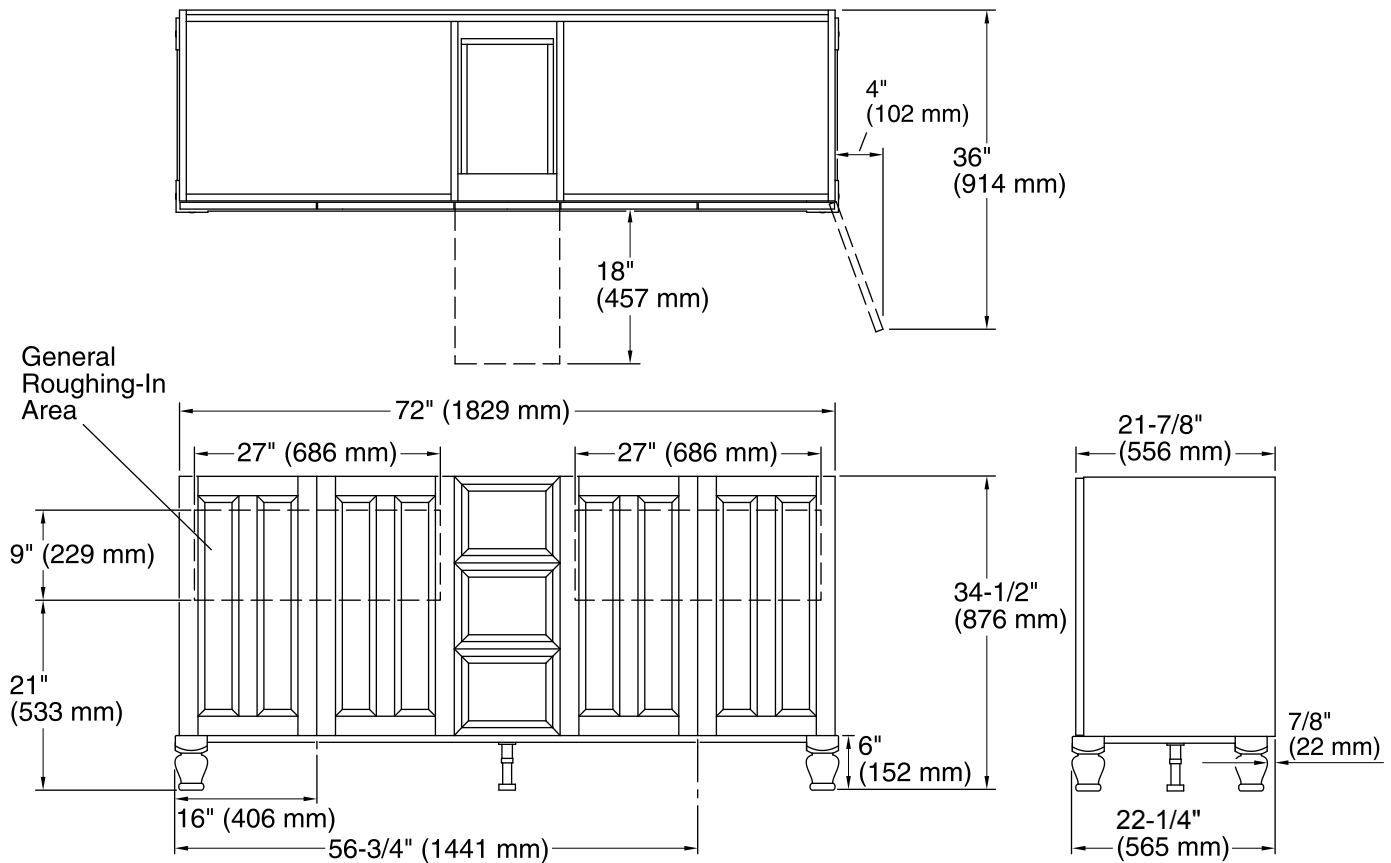

## Technical Information

All product dimensions are nominal.

Vanity type: Standard