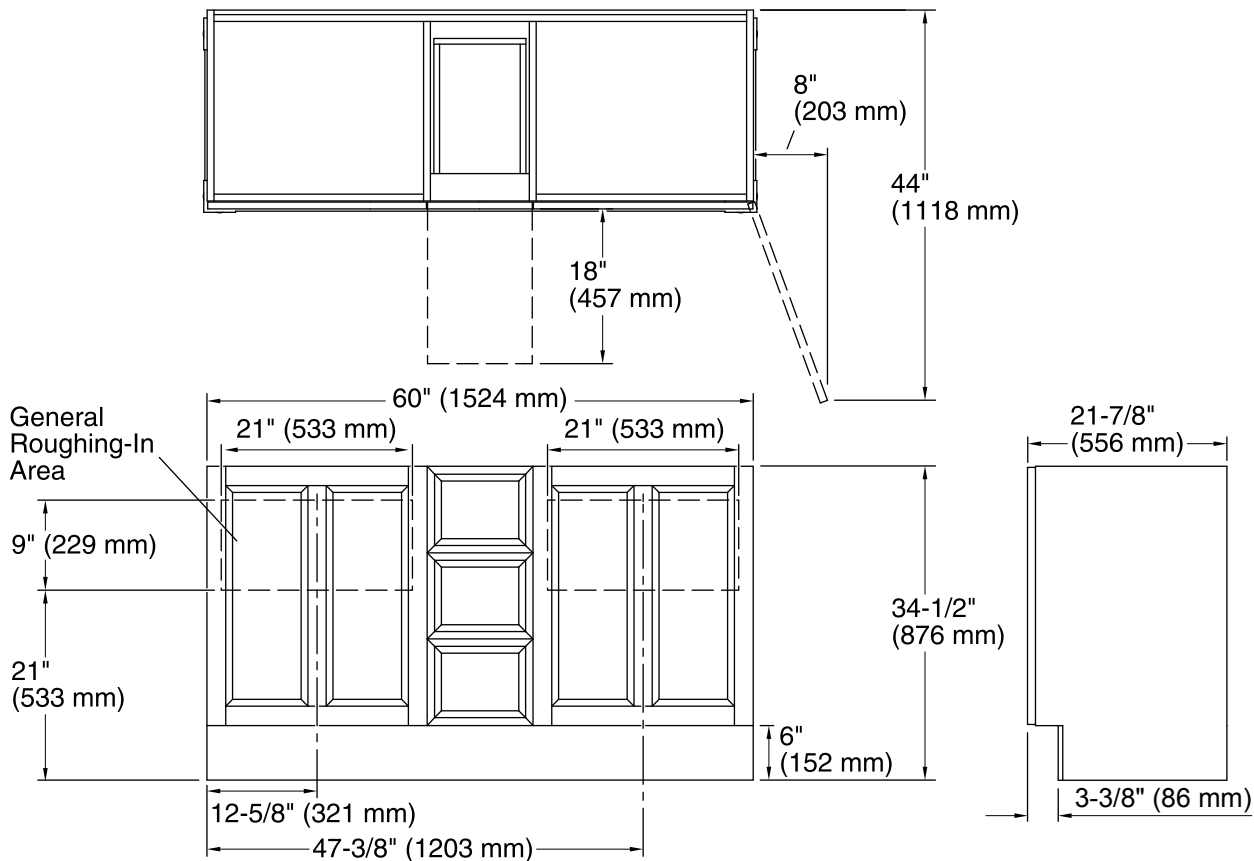

## Technical Information

All product dimensions are nominal.

Vanity type: Standard