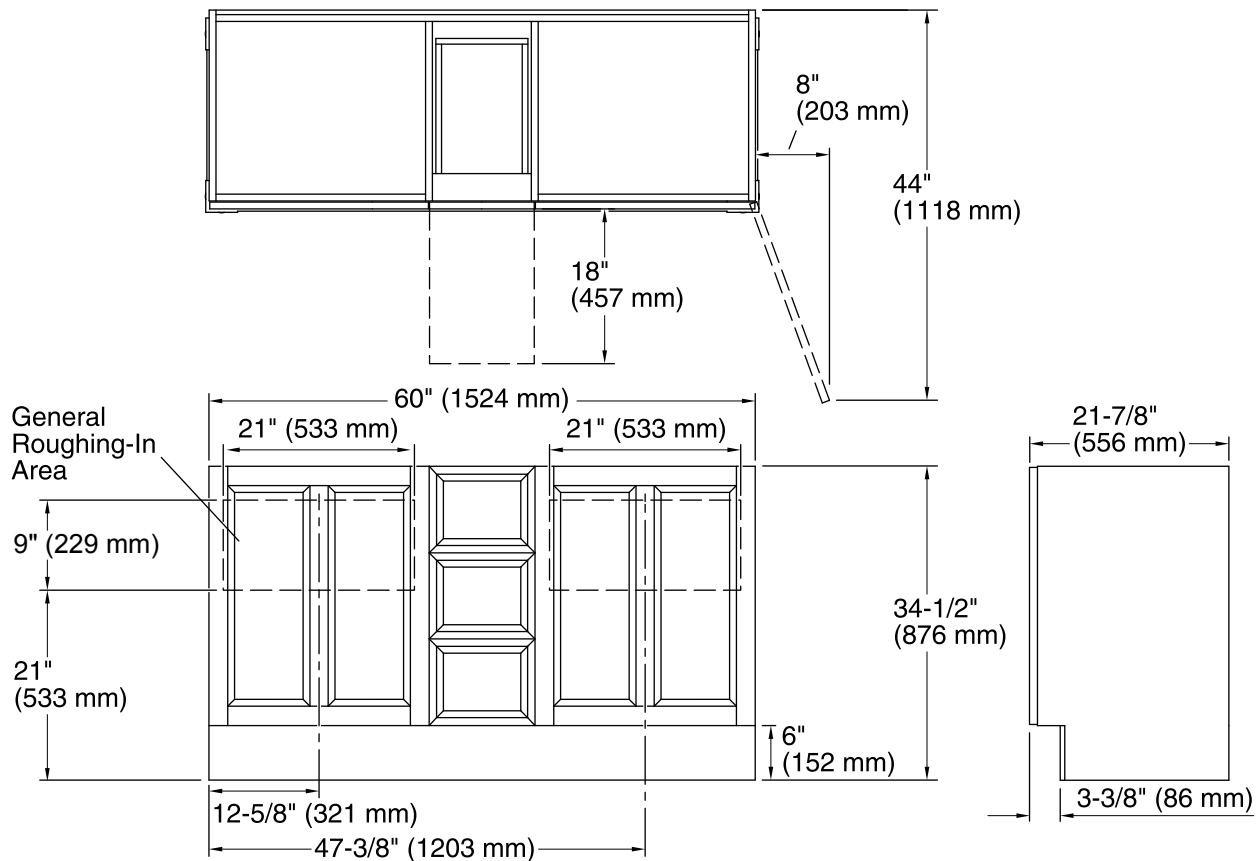

## Technical Information

All product dimensions are nominal.

Vanity type: Standard