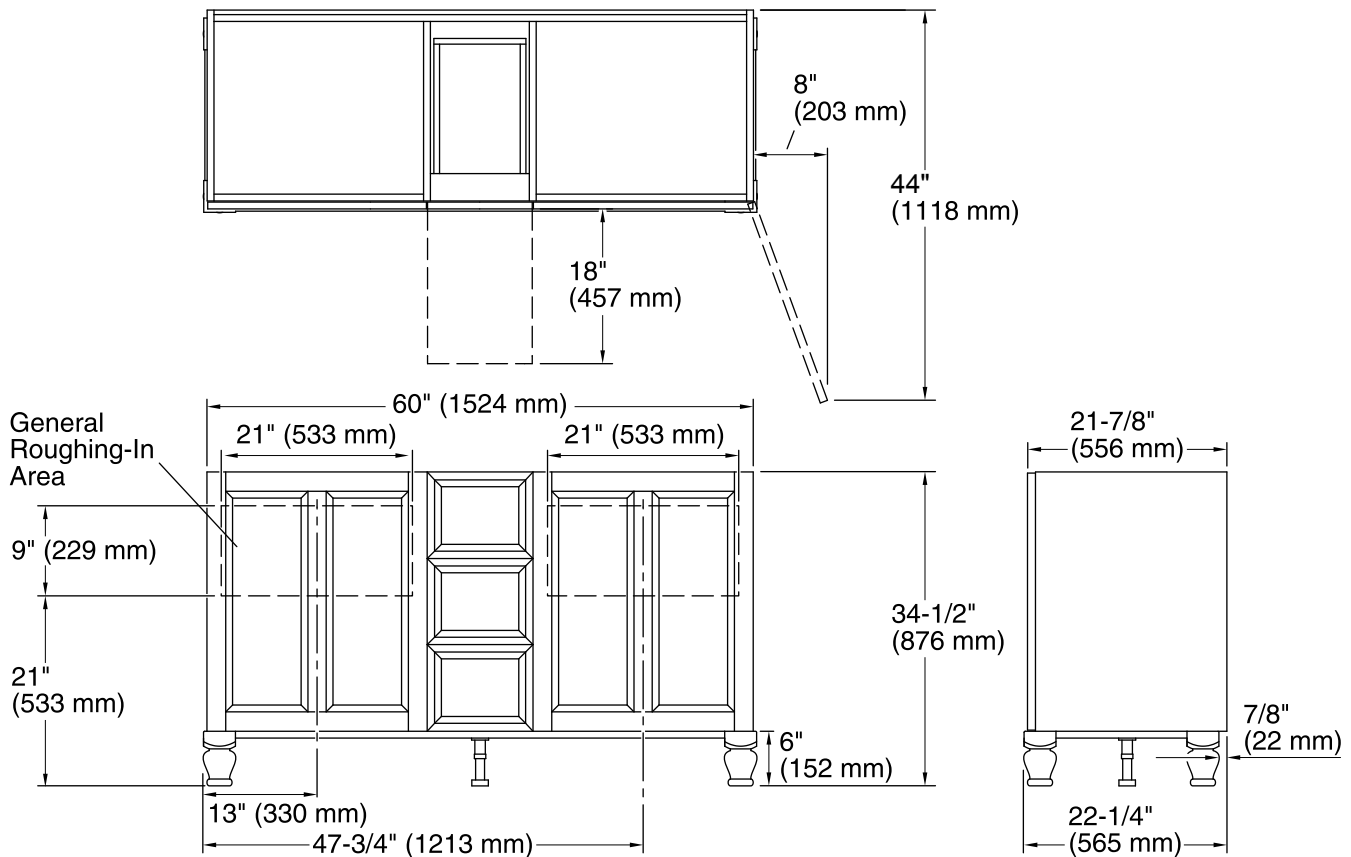

Technical Information

All product dimensions are nominal.

Vanity type: Standard

Notes

Install this product according to the installation guide.

Decorative cabinet hardware is not supplied. Refer to the KOHLER bath accessories line for recommended cabinet hardware to complement your vanity.

Select the type of fastener based upon the wall material. Two 250 lb (113.4 kg) minimum load bearing fasteners are recommended.