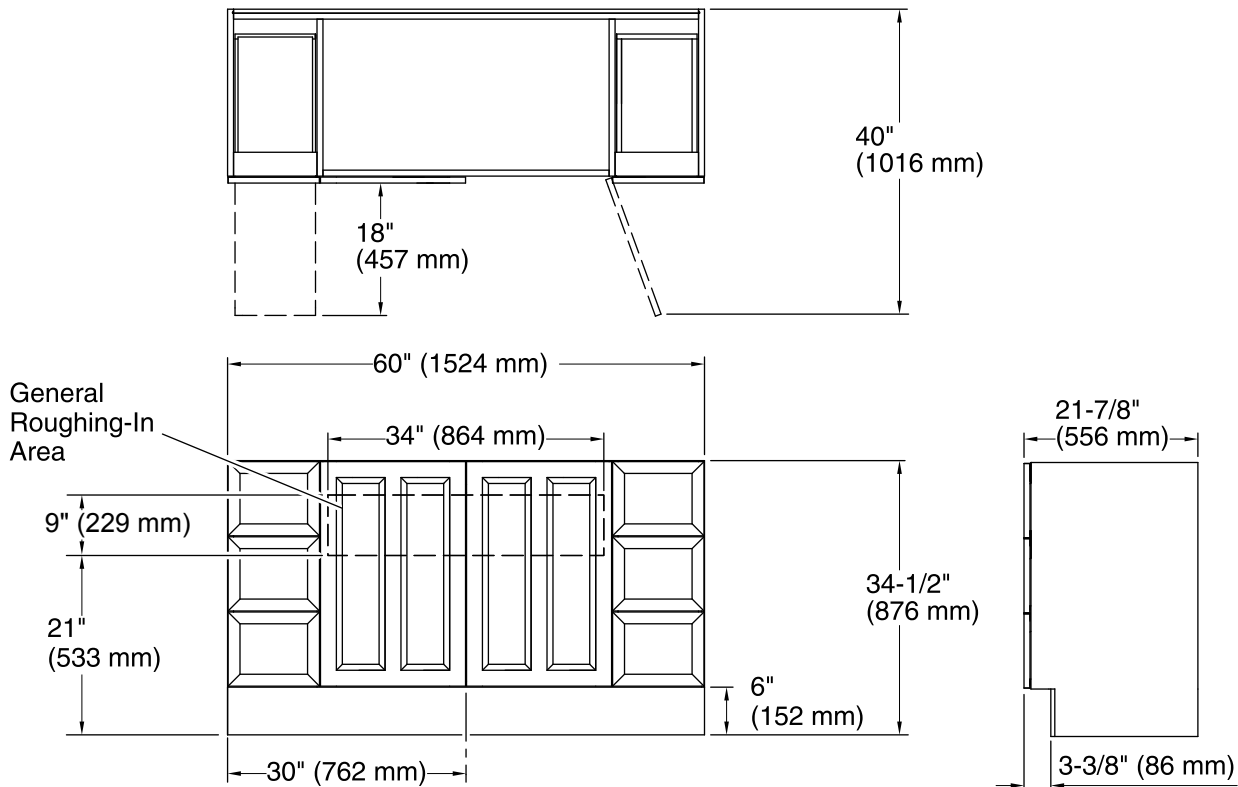

## Technical Information

All product dimensions are nominal.

Vanity type: Standard