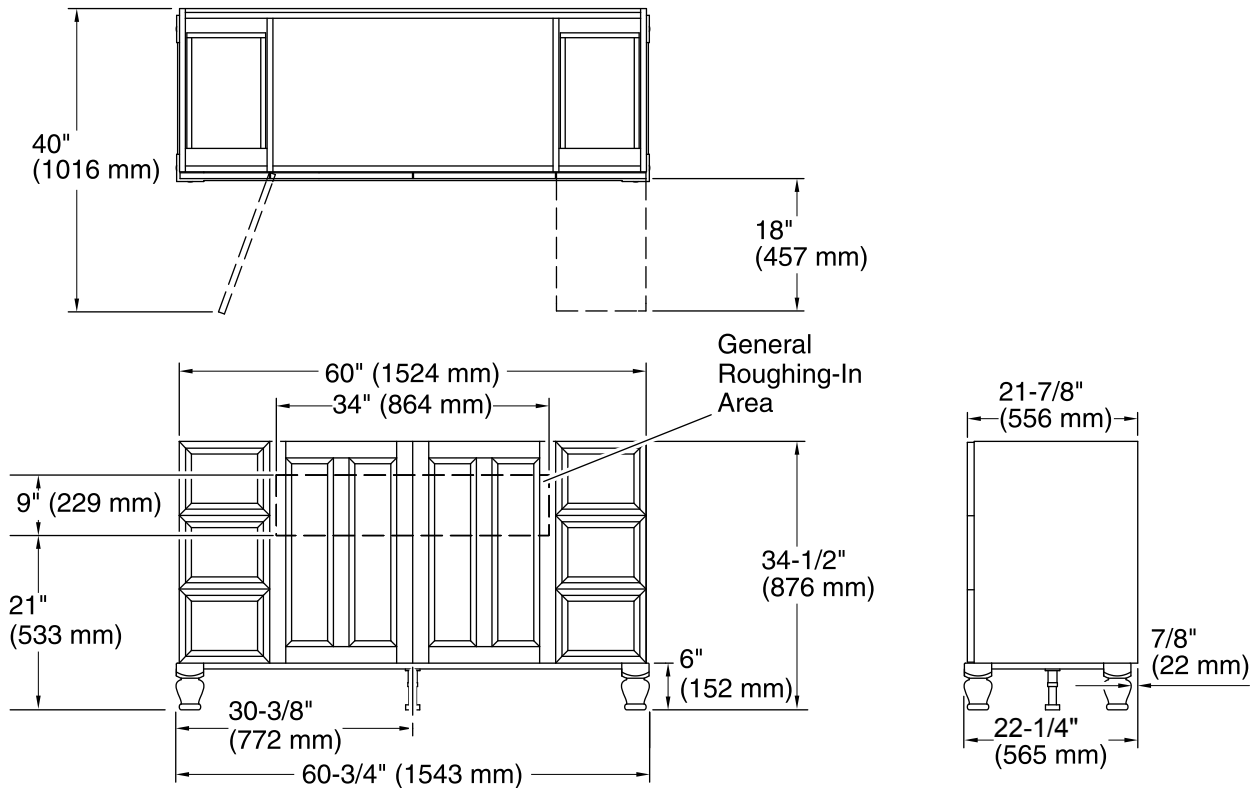

Technical Information

All product dimensions are nominal.

Vanity type: Standard

Notes

Install this product according to the installation guide.

Decorative cabinet hardware is not supplied. Refer to the KOHLER bath accessories line for recommended cabinet hardware to complement your vanity.

Select the type of fastener based upon the wall material. Two 250 lb (113.4 kg) minimum load bearing fasteners are recommended.