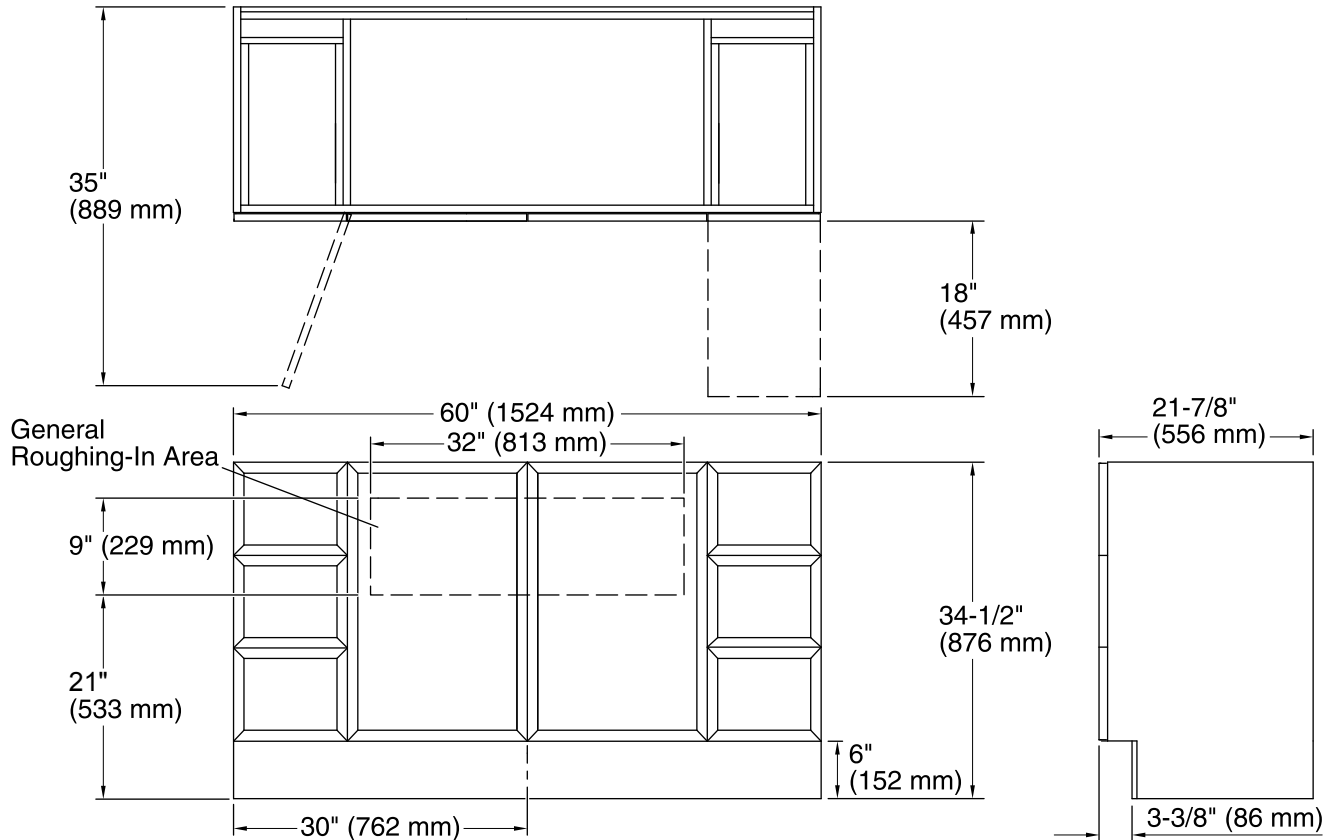

Technical Information

All product dimensions are nominal.

Vanity type: Standard

Notes

Install this product according to the installation guide.

Decorative cabinet hardware is not supplied. Refer to the KOHLER bath accessories line for recommended cabinet hardware to complement your vanity.

Select the type of fastener based upon the wall material. Two 250 lb (113.4 kg) minimum load bearing fasteners are recommended.