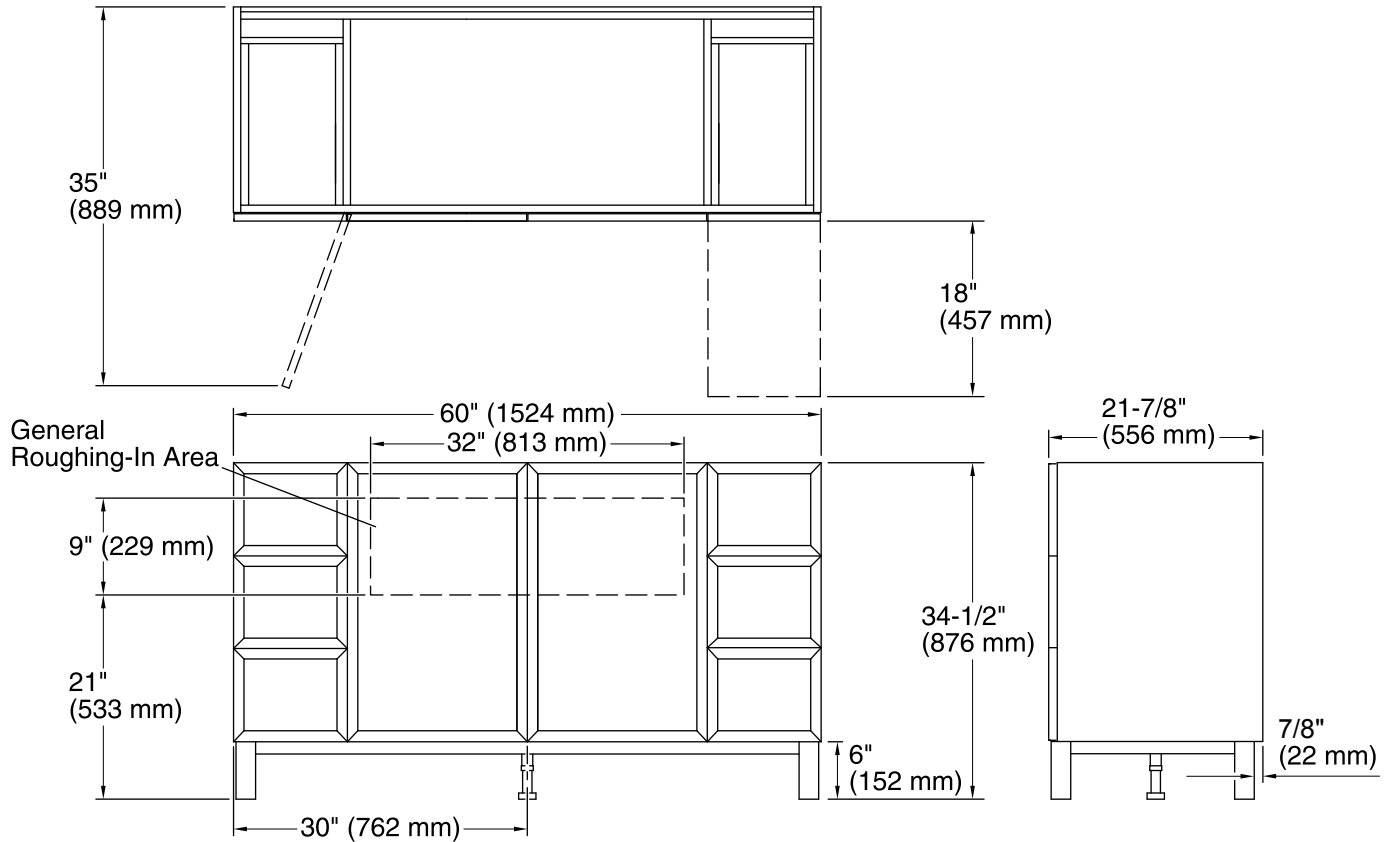

Technical Information

All product dimensions are nominal.

Vanity type: Standard

Notes

Install this product according to the installation guide.

Decorative cabinet hardware is not supplied. Refer to the KOHLER bath accessories line for recommended cabinet hardware to complement your vanity.

Select the type of fastener based upon the wall material. Two 250 lb (113.4 kg) minimum load bearing fasteners are recommended.