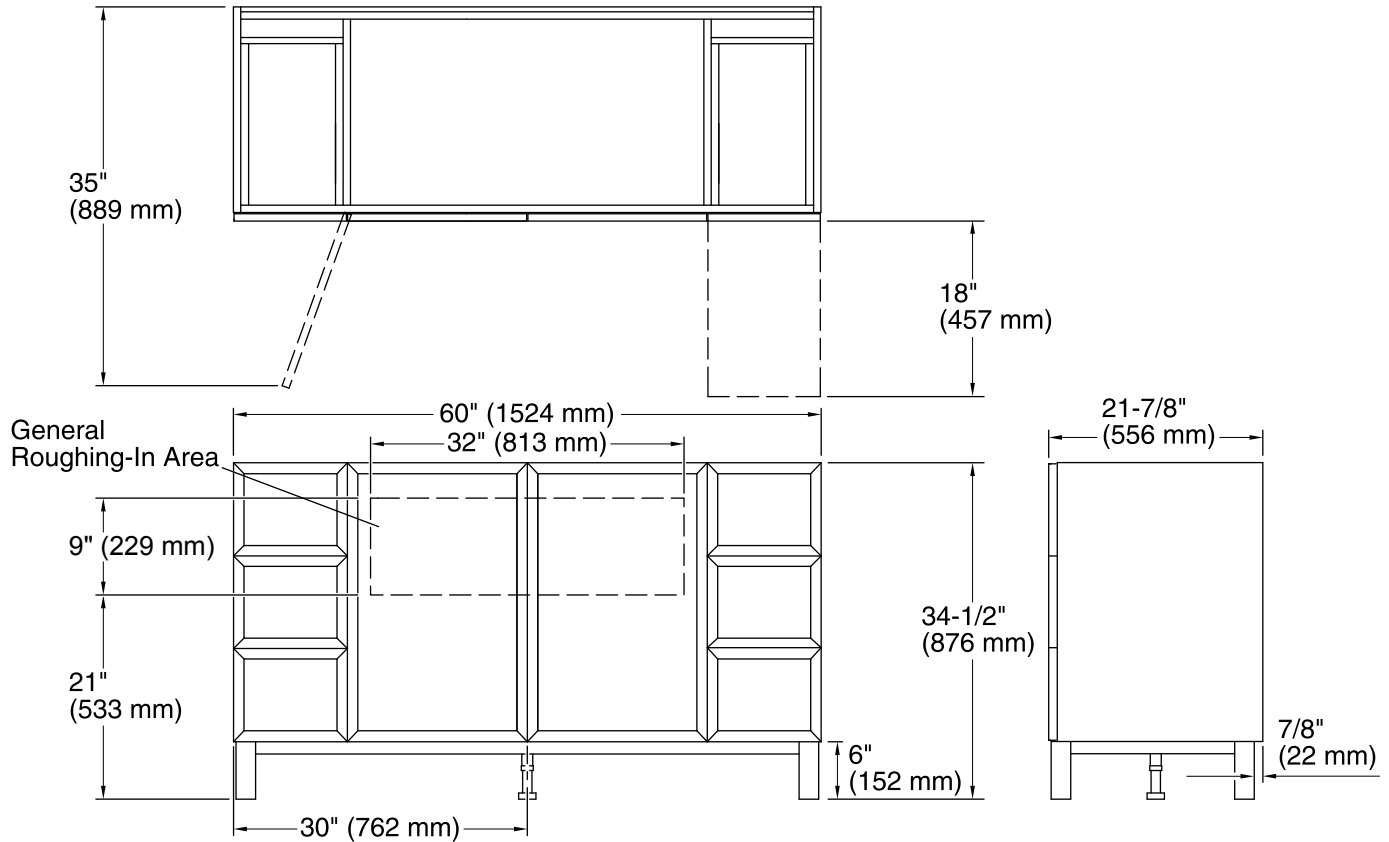

Technical Information

All product dimensions are nominal.

Vanity type: Standard

Notes

Install this product according to the installation guide.

Decorative cabinet hardware is not supplied. Refer to the KOHLER bath accessories line for recommended cabinet hardware to complement your vanity.

Select the type of fastener based upon the wall material. Two 250 lb (113.4 kg) minimum load bearing fasteners are recommended.