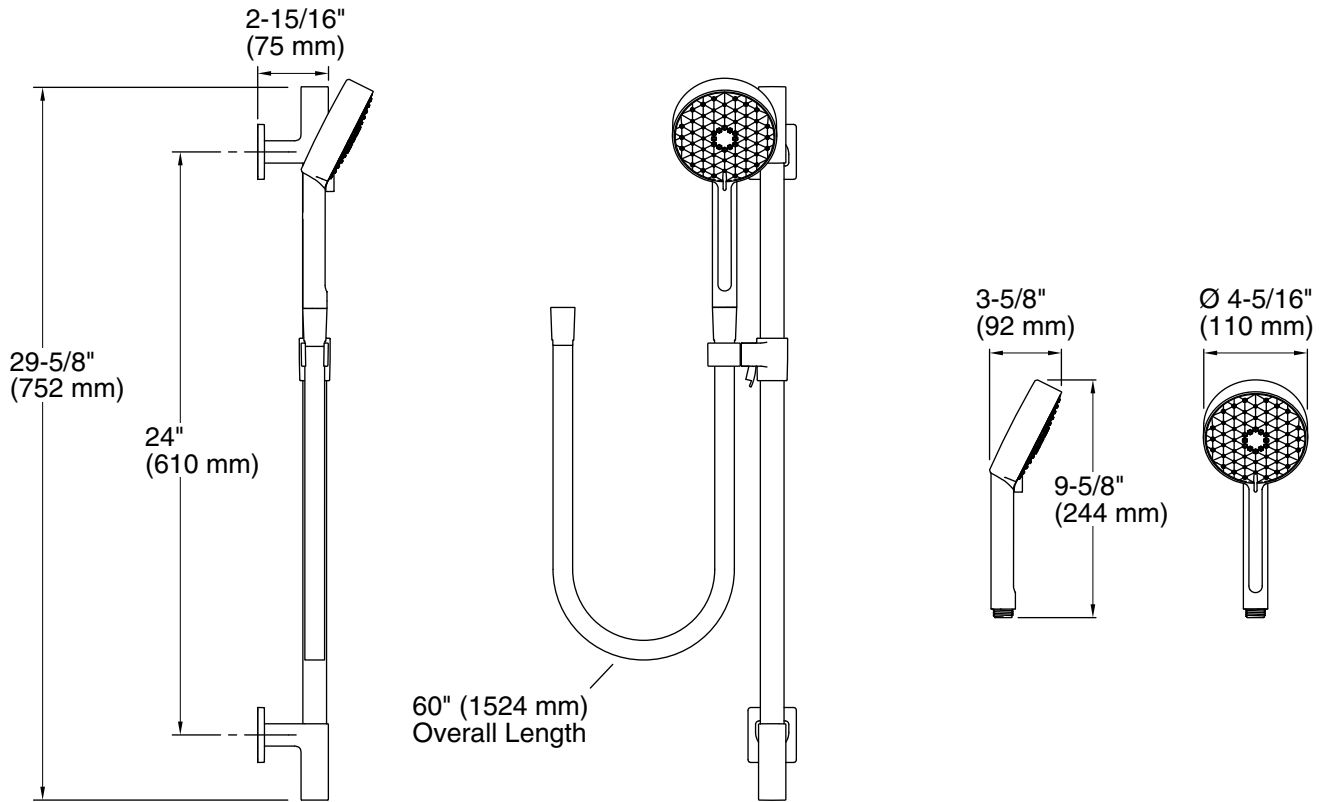

Technical Information

All product dimensions are nominal.

Handshower:

Rated maximum flow: 2 gal/min (7.6 l/min)

Notes

Install this product according to the installation guide.

Plumbing codes require approved backflow prevention devices to be installed in-line to handshowers. Please consult with local plumbing officials.

ADA, OBC compliant when installed to the specific requirements of these regulations.