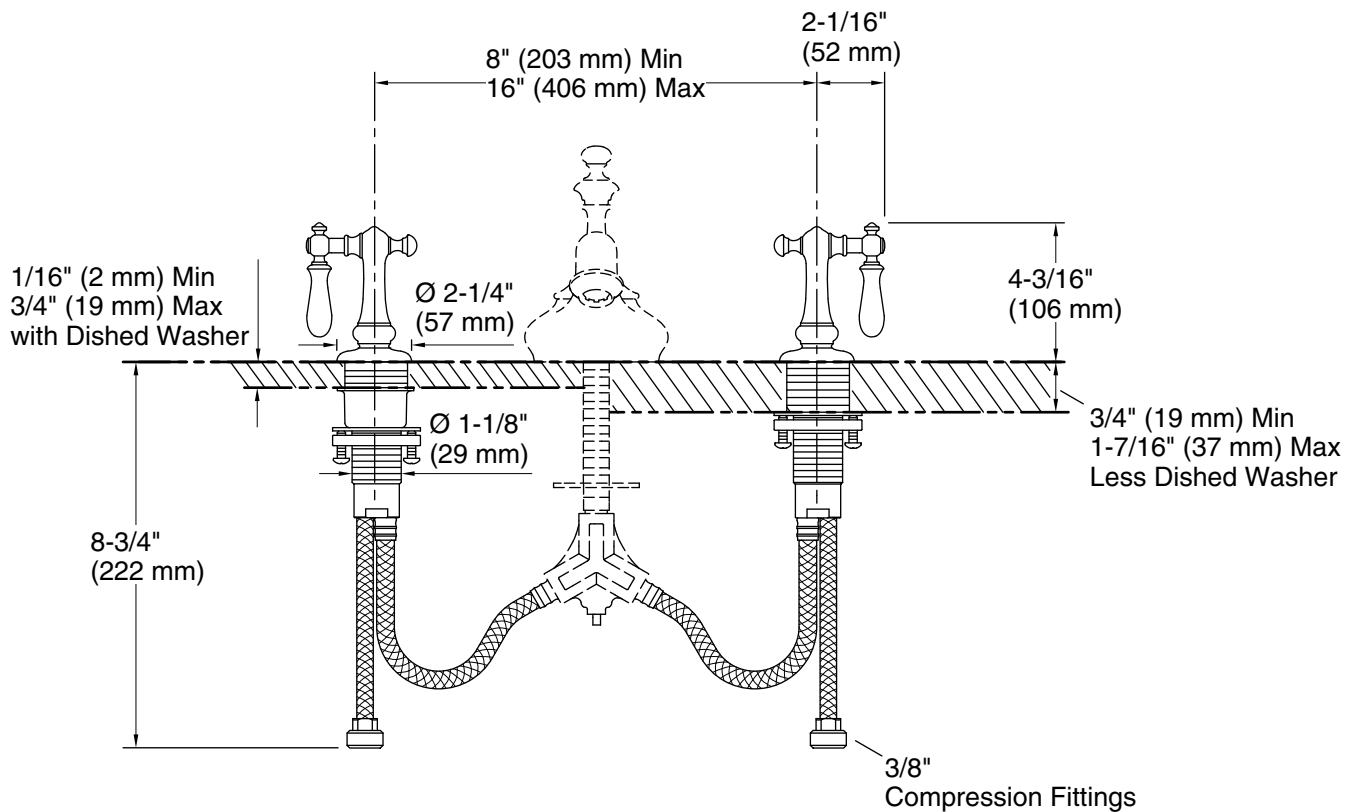

Features

- Metal construction.
- Quarter-turn washerless ceramic disc valves.

Material

- Brass valve bodies.

Installation

- For 8" - 16" (203 - 406 mm) centers.

Required Products/Accessories

K-72758 widespread bathroom sink spout

Technical Information

All product dimensions are nominal.

Notes

Install this product according to the installation guide.

ADA compliant for handles only.

ADA, OBC, CSA B651 compliant when installed to the specific requirements of these regulations.