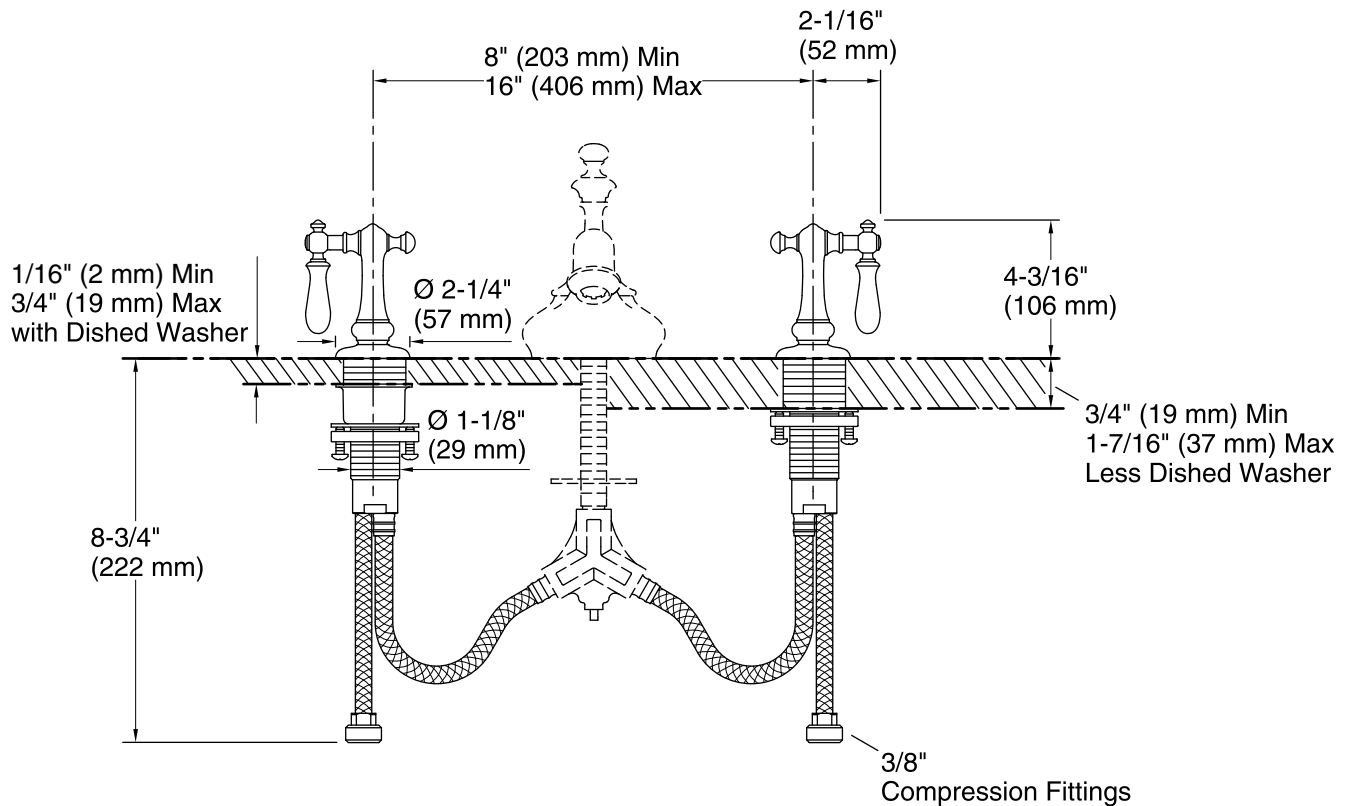

Technical Information

All product dimensions are nominal.

Notes

Install this product according to the installation guide.

ADA, OBC, CSA B651 compliant when installed to the specific requirements of these regulations.