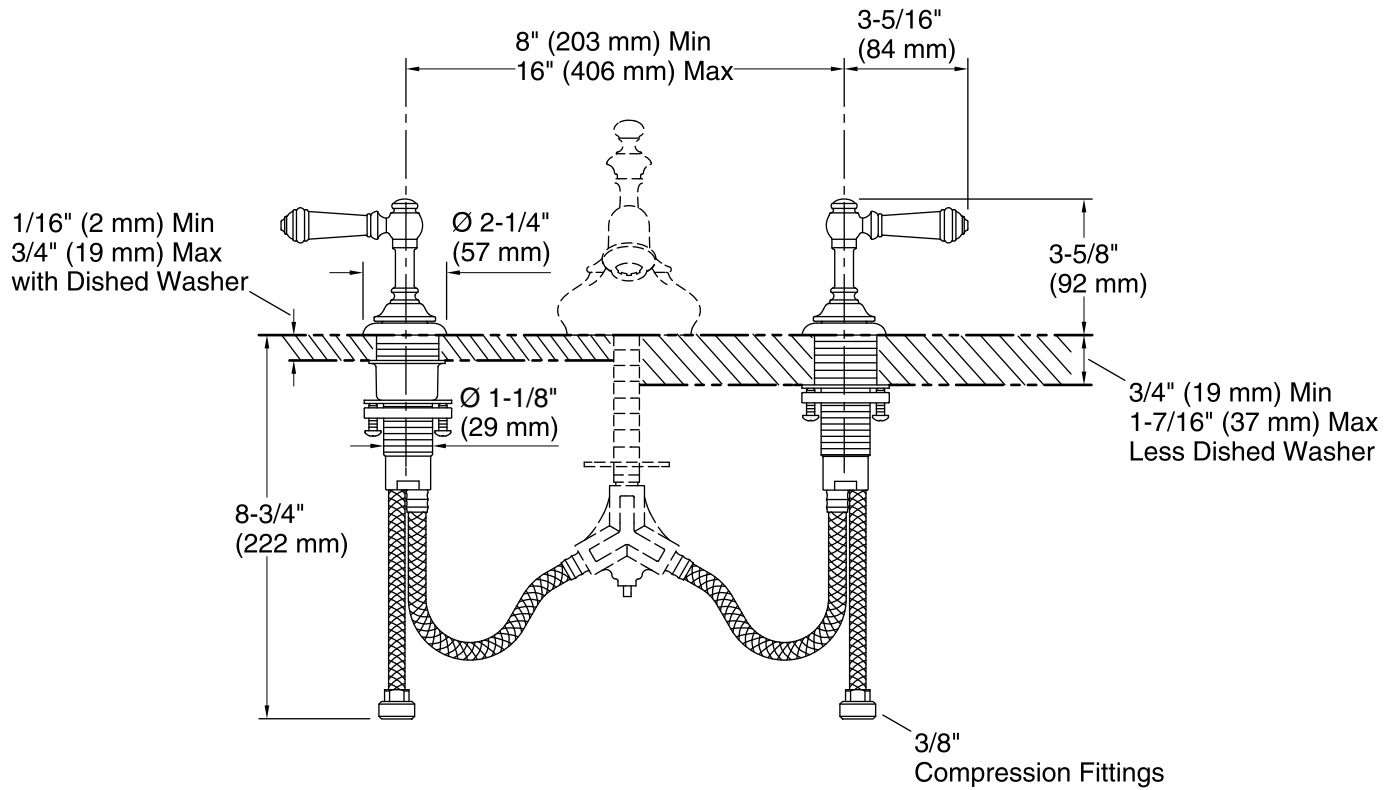

Features

- Metal construction.
- Brass valve bodies.
- Quarter-turn washerless ceramic disc valves.
- For 8" (203 mm) or 16" (406 mm) centers.

Required Products/Accessories

- K-72758 widespread bathroom sink spout
or
K-72759 widespread bathroom sink spout
or
K-72760 widespread bathroom sink spout

Technical Information

All product dimensions are nominal.

Notes

Install this product according to the installation guide.

ADA, OBC, CSA B651 compliant when installed to the specific requirements of these regulations.