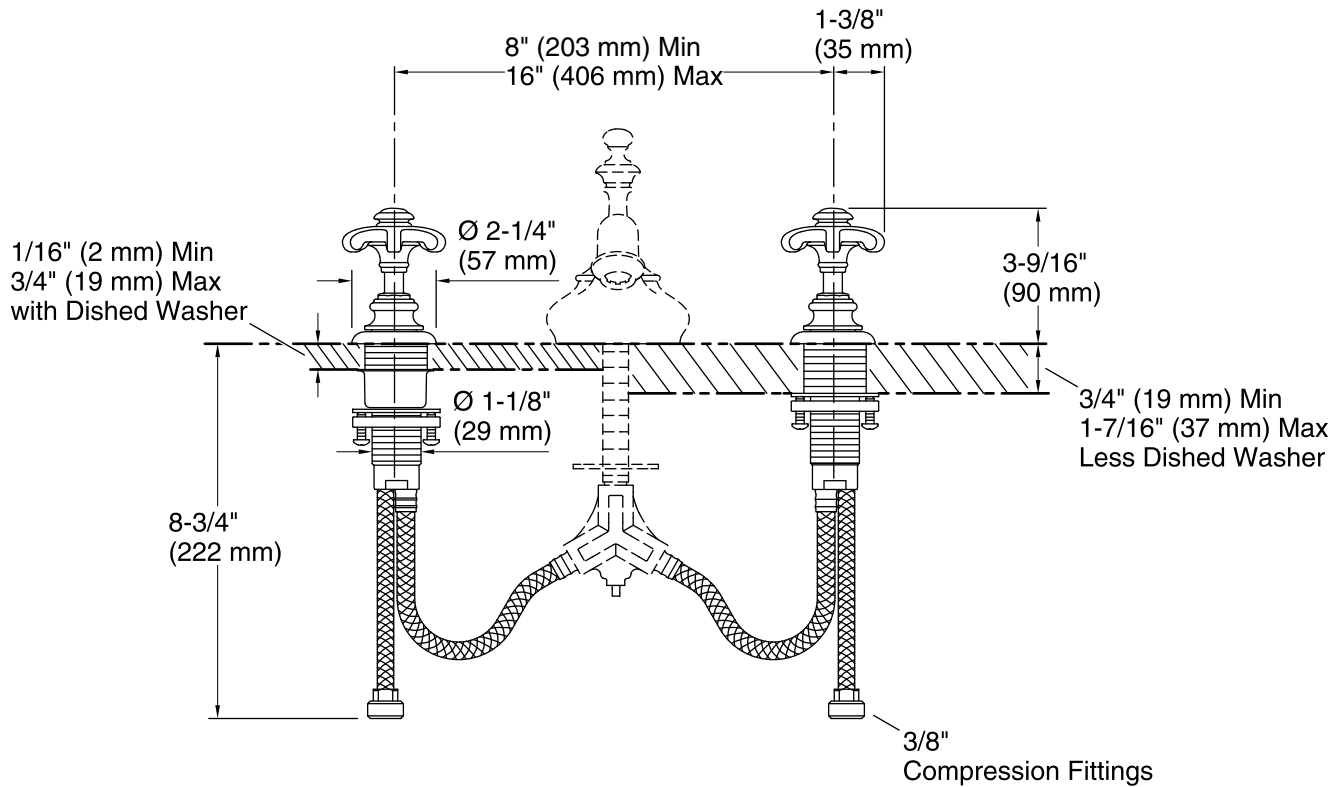

Features

- Metal construction.
- Brass valve bodies.
- Quarter-turn washerless ceramic disc valves.
- For 8" (203 mm) or 16" (406 mm) centers.

Required Products/Accessories

- K-72758 widespread bathroom sink spout
or
K-72759 widespread bathroom sink spout
or
K-72760 widespread bathroom sink spout

Technical Information

All product dimensions are nominal.

Notes

Install this product according to the installation guide.

ADA compliant when installed to the specific requirements of these regulations.