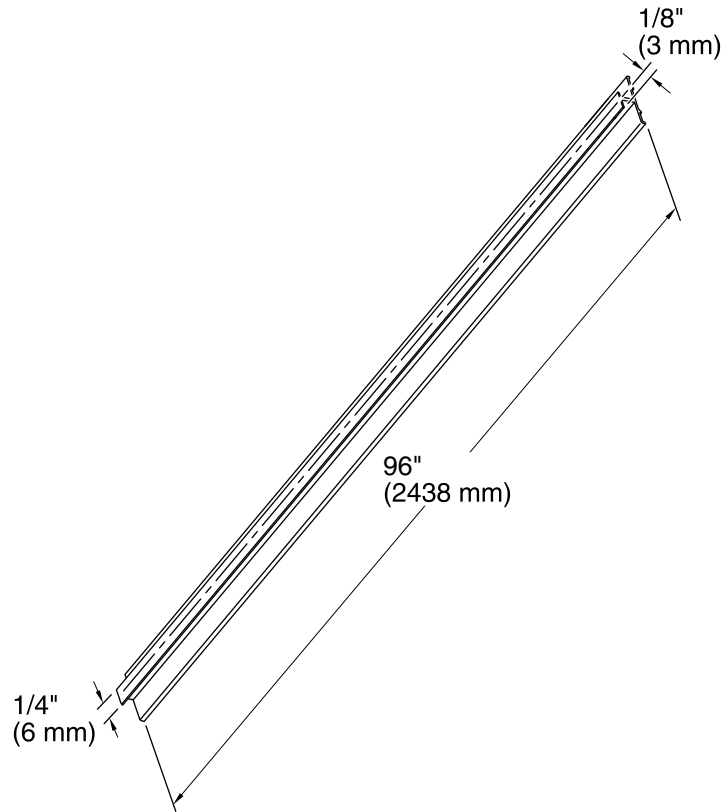

Technical Information

All product dimensions are nominal.

Material: Aluminum

Notes

Install this product according to the installation guide.