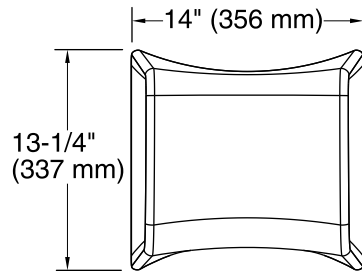

Choreograph®

Freestanding Shower Stool

K-97632

Features

- Elevates you to the ideal showering position for maximum water pressure and minimal heat loss.
- One-piece construction designed for water drainage and easy cleaning.
- Can be used inside and outside the shower.
- Rated to a static weight of 300 lbs.
- Polypropylene construction.

Color	Code	Description
-------	------	-------------

	0	White
--	---	-------

Technical Information

All product dimensions are nominal.