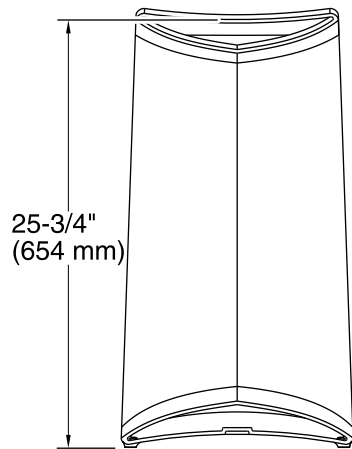

Choreograph®

Freestanding Shower Stool

K-97632

Features

- Elevates you to the ideal showering position for maximum water pressure and minimal heat loss.
- One-piece construction designed for water drainage and easy cleaning.
- Can be used inside and outside the shower.
- Rated to a static weight of 300 lbs.
- Polypropylene construction.

Color	Code	Description
-------	------	-------------

	0	White
--	---	-------

Technical Information

All product dimensions are nominal.