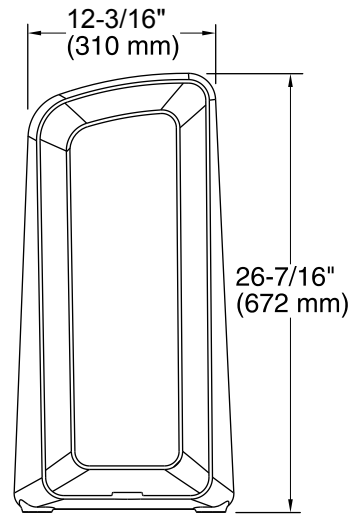

Choreograph®

Freestanding Shower Stool

K-97632

Features

- Elevates you to the ideal showering position for maximum water pressure and minimal heat loss.
- One-piece construction designed for water drainage and easy cleaning.
- Can be used inside and outside the shower.
- Rated to a static weight of 300 lbs.
- Polypropylene construction.

Color	Code	Description
-------	------	-------------

	0	White
--	---	-------

Technical Information

All product dimensions are nominal.