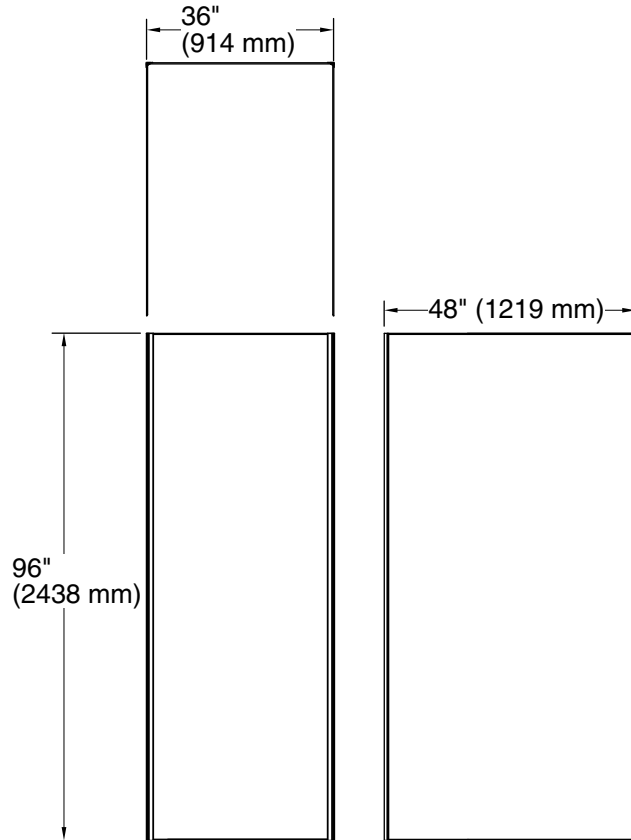

### Features

- Includes two 36" x 96" walls, one 48" x 96" wall, and two 96" corner joints.
- No need to install trim. Factory-installed edge provides a finished look for walls.
- Joint system hides caulk and silicone, leaving fewer places for mold to grow and simplifying cleaning.
- Coordinates with Choreograph shower accessories and storage (sold separately).
- Matte finish complements any decor.

### Installation

- In-field trimmable.
- Adheres to water-resistant wallboard.
- For a 48" x 36" x 96" three-wall alcove or smaller.
- Intended for following use – residential (single family & multifamily) and hotel guest rooms.

### Included Components

Product consists of:

K-97603 48" x 96" wall panel  
 K-97601 36" x 96" wall panel  
 K-97601 36" x 96" wall panel  
 K-97635 96" Corner Joint

### Technical Information

All product dimensions are nominal.

Installation: Three-wall alcove