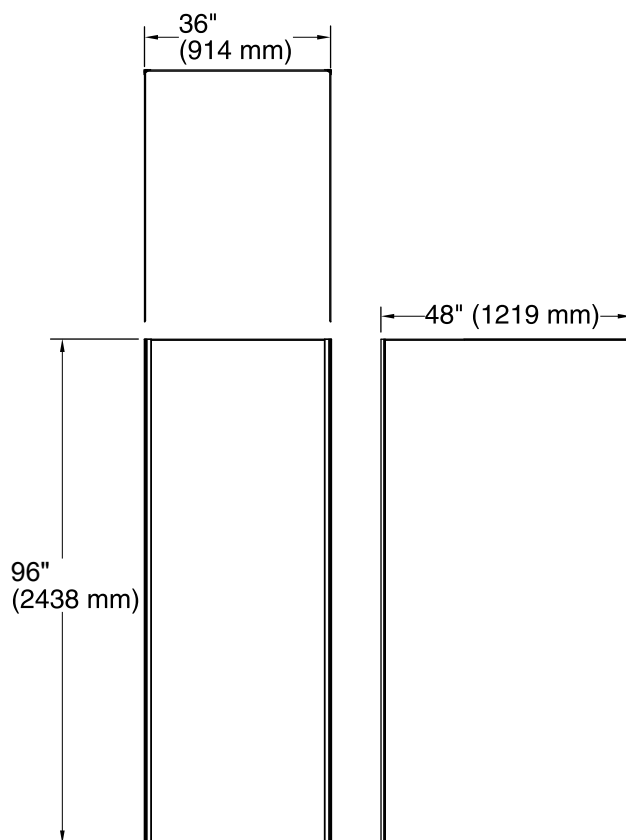

Features

- Includes two 36" x 96" walls, one 48" x 96" wall, and two 96" corner joints.
- No need to install trim. Factory-installed edge provides a finished look for walls.
- Joint system hides caulk and silicone, leaving fewer places for mold to grow and simplifying cleaning.
- Coordinates with Choreograph shower accessories and storage (sold separately).

Installation

- In-field trimmable.
- Adheres to water-resistant wallboard.
- For a 48" x 36" x 96" three-wall alcove or smaller.
- Intended for following use – residential (single family & multifamily) and hotel guest rooms.

Included Components

Product consists of:

K-97603 48"x96" Wall Panel
 K-97601 36"x96" Wall Panel
 K-97601 36"x96" Wall Panel
 K-97635 96" Corner Joint

Codes/Standards

ASTM E162
 ASTM E662

KOHLER® Limited Warranty – Choreograph™ Walls and Accessories

Technical Information

All product dimensions are nominal.

Installation: Three-wall alcove

Material Thickness: 3/16" (5 mm)

Notes

Measure your actual product for rough-in details.

Install this product according to the installation instructions.