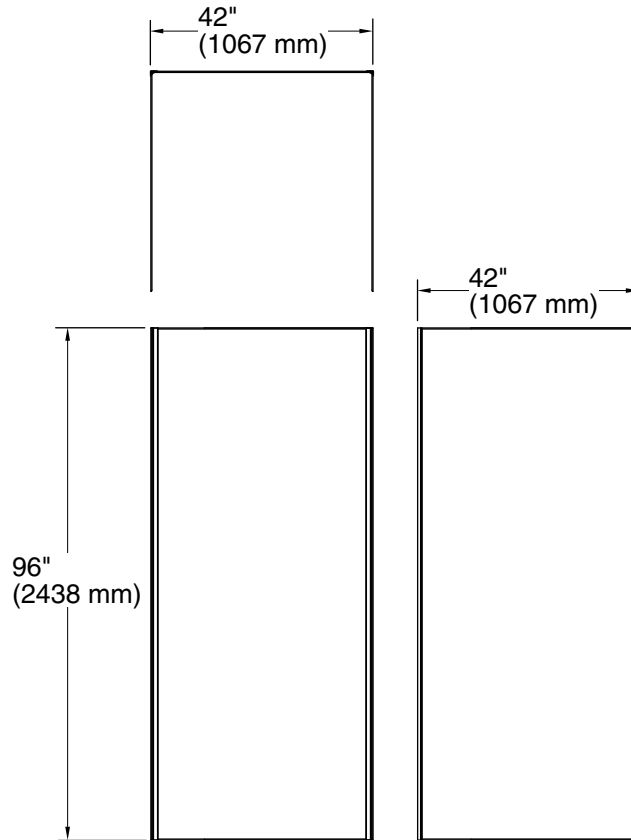

### Features

- Includes three 42" x 96" walls and two 96" corner joints.
- No need to install trim. Factory-installed edge provides a finished look for walls.
- Joint system hides caulk and silicone, leaving fewer places for mold to grow and simplifying cleaning.
- Coordinates with Choreograph shower accessories and storage (sold separately).
- Matte finish complements any decor.

### Installation

- In-field trimmable.
- Adheres to water-resistant wallboard.
- For a 42" x 42" x 96" three-wall alcove or smaller.
- Intended for following use – residential (single family & multifamily) and hotel guest rooms.

### Included Components

Product consists of:

K-97602 42" x 96" wall panel  
K-97602 42" x 96" wall panel  
K-97602 42" x 96" wall panel  
K-97635 96" Corner Joint

### Technical Information

All product dimensions are nominal.

Installation: Three-wall alcove