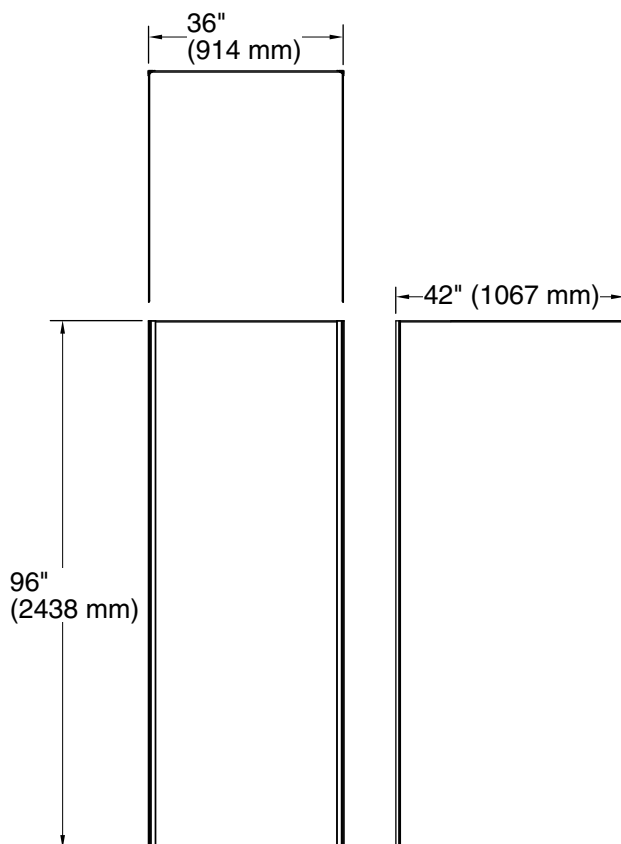

### Features

- Includes two 36" x 96" walls, one 42" x 96" wall, and two 96" corner joints.
- No need to install trim. Factory-installed edge provides a finished look for walls.
- Joint system hides caulk and silicone, leaving fewer places for mold to grow and simplifying cleaning.
- Coordinates with Choreograph shower accessories and storage (sold separately).
- Matte finish complements any decor.

### Installation

- In-field trimmable.
- Adheres to water-resistant wallboard.
- For a 42" x 36" x 96" three-wall alcove or smaller.
- Intended for following use – residential (single family & multifamily) and hotel guest rooms.

### Included Components

Product consists of:

K-97602 42" x 96" wall panel  
 K-97601 36" x 96" wall panel  
 K-97601 36" x 96" wall panel  
 K-97635 96" Corner Joint

### Technical Information

All product dimensions are nominal.

Installation: Three-wall alcove