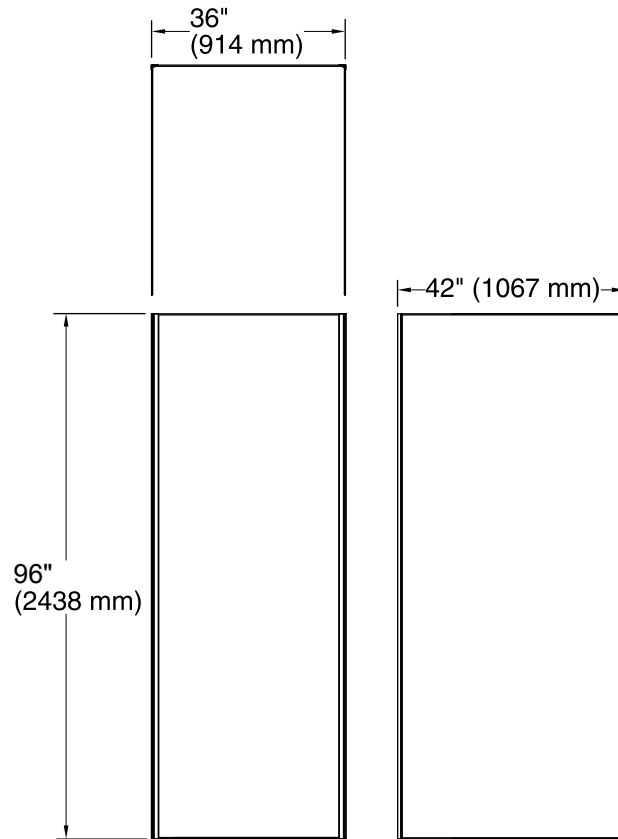

Features

- Includes two 36" x 96" walls, one 42" x 96" wall, and two 96" corner joints.
- No need to install trim. Factory-installed edge provides a finished look for walls.
- Joint system hides caulk and silicone, leaving fewer places for mold to grow and simplifying cleaning.
- Coordinates with Choreograph shower accessories and storage (sold separately).

Installation

- In-field trimmable.
- Adheres to water-resistant wallboard.
- For a 42" x 36" x 96" three-wall alcove or smaller.
- Intended for following use – residential (single family & multifamily) and hotel guest rooms.

Included Components

Product consists of:

K-97602 42"x96" Wall Panel
 K-97601 36"x96" Wall Panel
 K-97601 36"x96" Wall Panel
 K-97635 96" Corner Joint

Codes/Standards

ASTM E162
 ASTM E662

KOHLER® Limited Warranty – Choreograph™ Walls and Accessories

Technical Information

All product dimensions are nominal.

Installation: Three-wall alcove

Material Thickness: 3/16" (5 mm)

Notes

Measure your actual product for rough-in details.

Install this product according to the installation instructions.