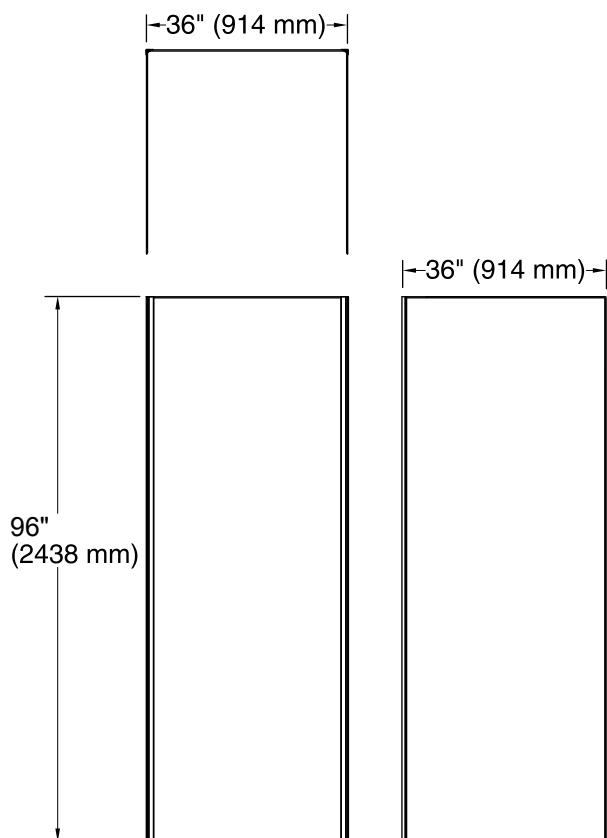

### Features

- Includes three 36" x 96" walls and two 96" corner joints.
- No need to install trim. Factory-installed edge provides a finished look for walls.
- Joint system hides caulk and silicone, leaving fewer places for mold to grow and simplifying cleaning.
- Coordinates with Choreograph shower accessories and storage (sold separately).

### Installation

- In-field trimmable.
- Adheres to water-resistant wallboard.
- For a 36" x 36" x 96" three-wall alcove or smaller.

### Included Components

Product consists of:

- K-97601-T02 36"x96" Wall Panel
- K-97601-T02 36"x96" Wall Panel
- K-97601-T02 36"x96" Wall Panel
- K-97635 96" Corner Joint

### Technical Information

All product dimensions are nominal.

Installation: Three-wall alcove

Material Thickness: 3/16" (5 mm)