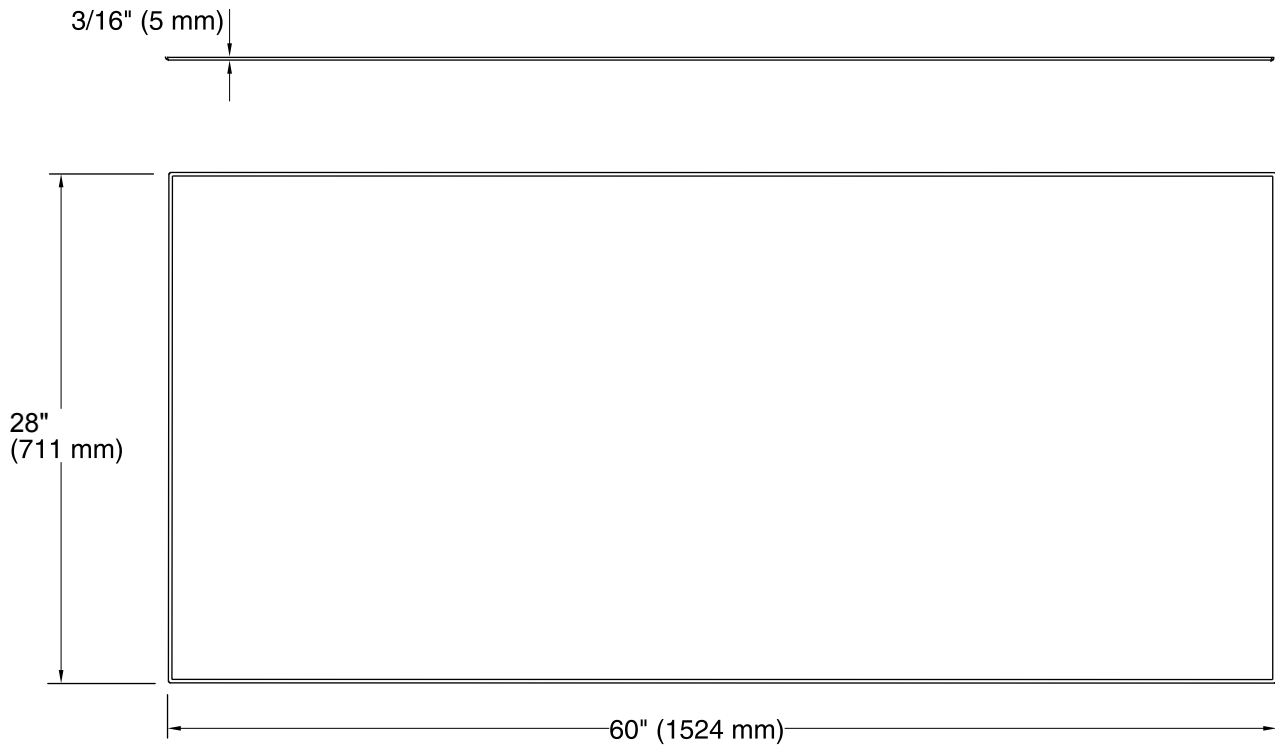

Technical Information

All product dimensions are nominal.

Installation: Individual wall

Material Thickness: 3/16" (5 mm)

Notes

Measure your actual product for rough-in details.

Install this product according to the installation instructions.

Use non-solvent based construction adhesive. For installation over tile, use 100% silicone sealant.

Corner joints (optional) allow for 3/8" (10 mm) adjustment for out-of-plumb conditions or uneven cuts.

If installing accessories, install 2x4 backing for handrails, shelves, and shower hooks and 2x10 backing for the flip down seat.