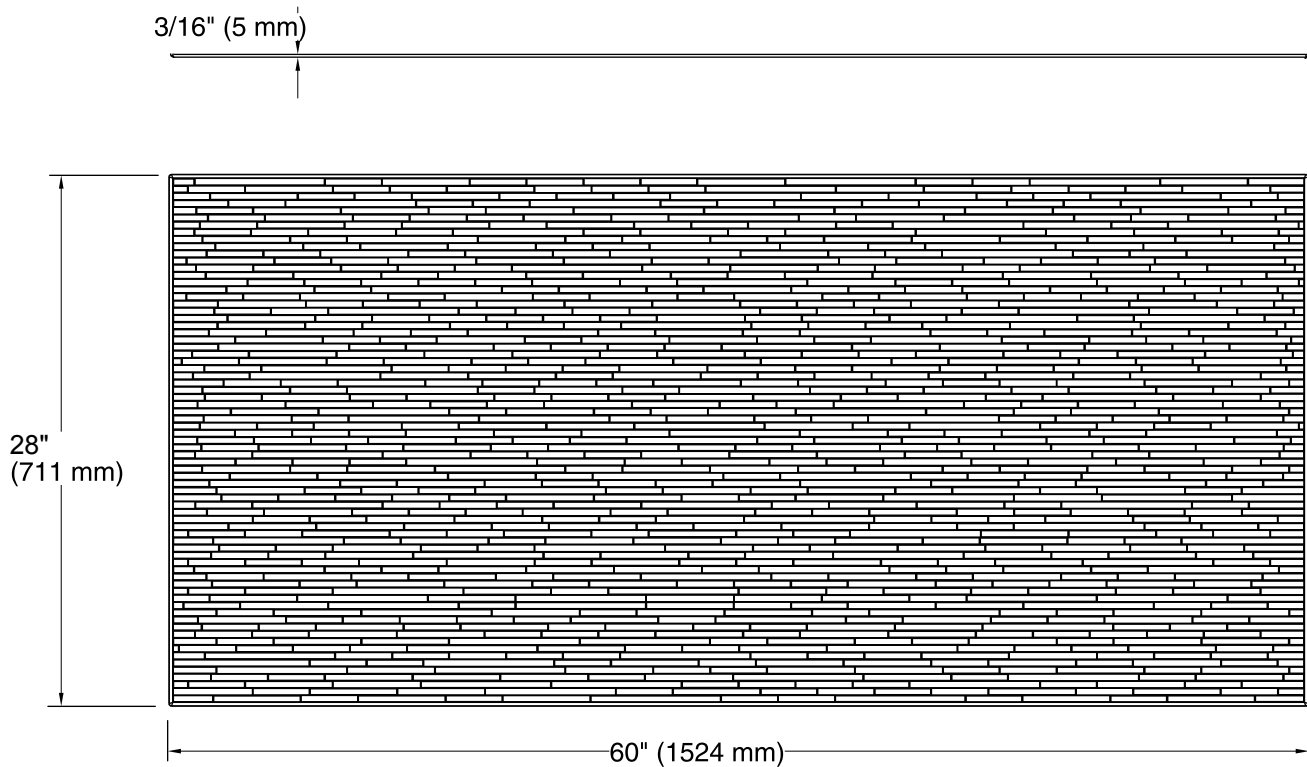

### Features

- For use with KOHLER Choreograph wall panels.
- Provides contrasting color, pattern, or texture for shower walls.
- One 60" x 28" panel.
- Can be mounted at the top, middle, or bottom of shower wall.

### Installation

- In-field trimmable.
- Adheres to water-resistant wallboard.
- Choreograph seam joints recommended for installation (sold separately).

### Technical Information

All product dimensions are nominal.

Installation: Individual wall

Material Thickness: 3/16" (5 mm)