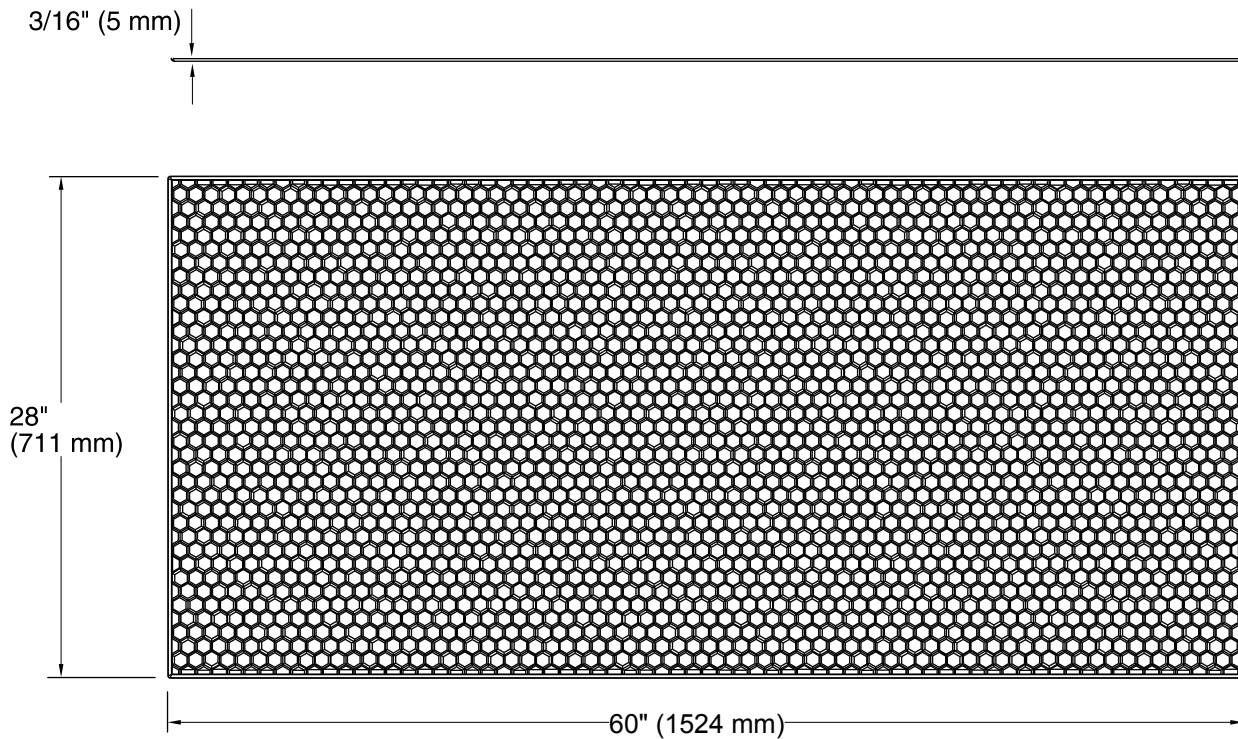

### Features

- For use with KOHLER Choreograph wall panels.
- Provides contrasting color, pattern, or texture for shower walls.
- One 60" x 28" panel.
- Can be mounted at the top, middle, or bottom of shower wall.

### Installation

- In-field trimmable.
- Adheres to water-resistant wallboard.
- Choreograph seam joints recommended for installation (sold separately).

### Technical Information

All product dimensions are nominal.

Installation: Individual wall

Material Thickness: 3/16" (5 mm)