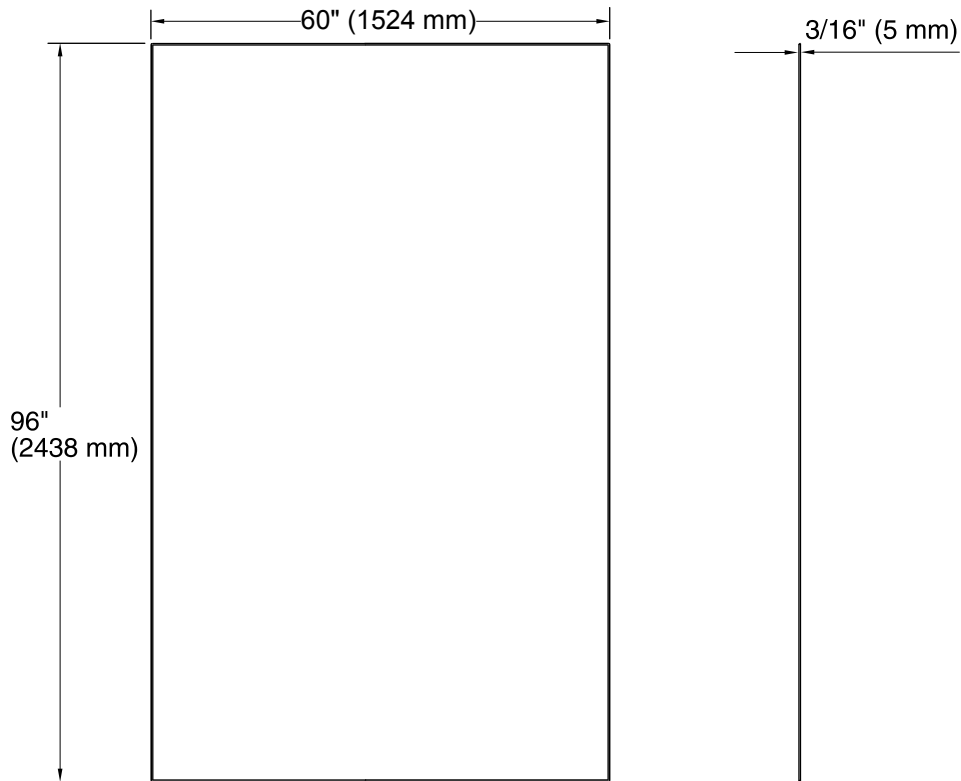

Technical Information

All product dimensions are nominal.

Installation: Individual wall

Material Thickness: 3/16" (5 mm)

Notes

Measure your actual product for rough-in details.

Install this product according to the installation instructions.