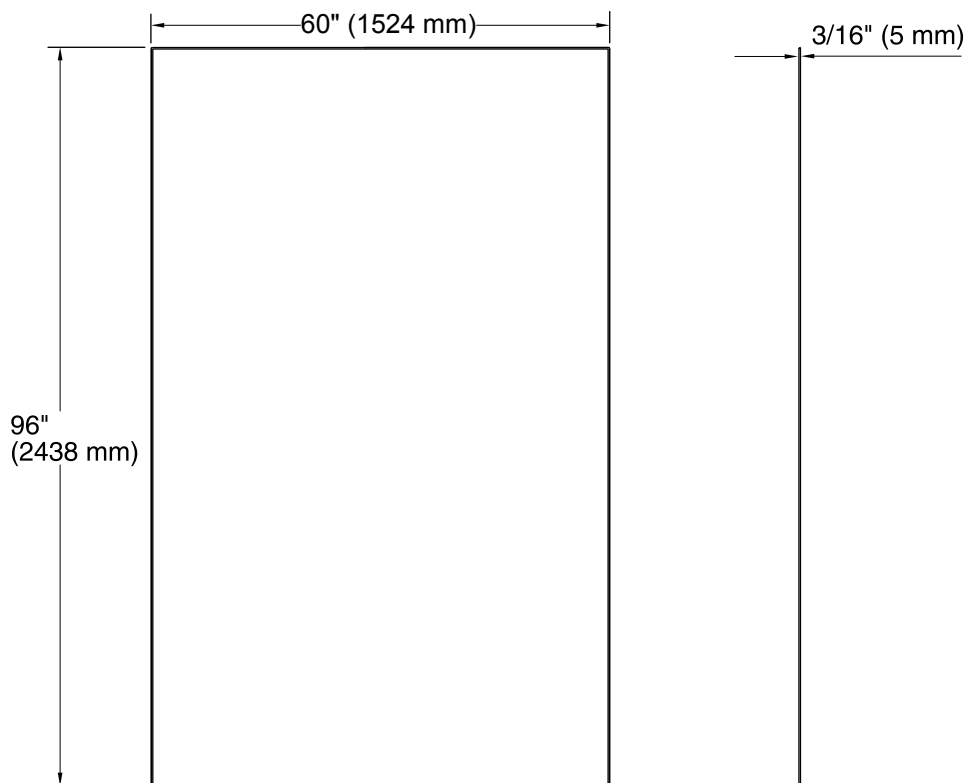

Features

- Combine panels to create a beautiful, functional shower space with easy installation.
- Panel sizes fit standard alcove showers.
- In-field trimmability accommodates custom shower spaces.
- No need to install trim. Factory-installed edge provides a finished look for walls.
- Recommended joint system hides caulk and silicone, leaving fewer places for mold to grow and simplifying cleaning (joints sold separately).
- Coordinates with Choreograph shower accessories and storage (sold separately).

Installation

- In-field trimmable.
- Adheres to water-resistant wallboard.
- Recommended corner joints ease installation (sold separately).

Codes/Standards

ASTM E162
ASTM E662

KOHLER® Limited Warranty – Choreograph™ Walls and Accessories

Technical Information

All product dimensions are nominal.

Installation: Individual wall

Material Thickness: 3/16" (5 mm)

Notes

Measure your actual product for rough-in details.

Install this product according to the installation instructions.