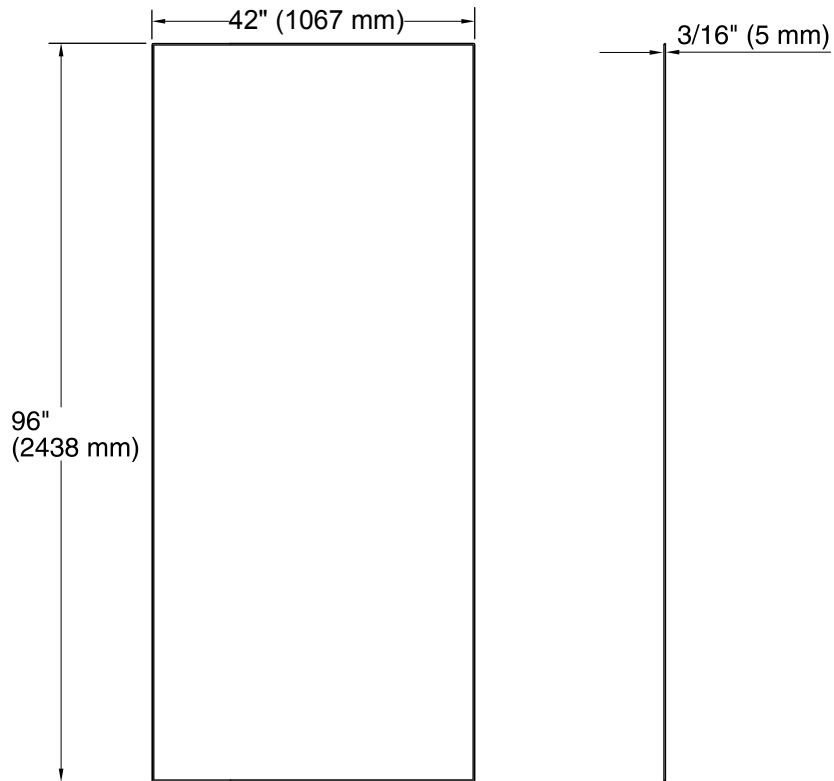

Features

- Combine panels to create a beautiful, functional shower space with easy installation.
- Panel sizes fit standard alcove showers.
- In-field trimmability accommodates custom shower spaces.
- No need to install trim. Factory-installed edge provides a finished look for walls.
- Recommended joint system hides caulk and silicone, leaving fewer places for mold to grow and simplifying cleaning (joints sold separately).
- Coordinates with Choreograph shower accessories and storage (sold separately).

Technical Information

All product dimensions are nominal.

Installation: Individual wall

Material Thickness: 3/16" (5 mm)

Notes

Measure your actual product for rough-in details.

Install this product according to the installation instructions.