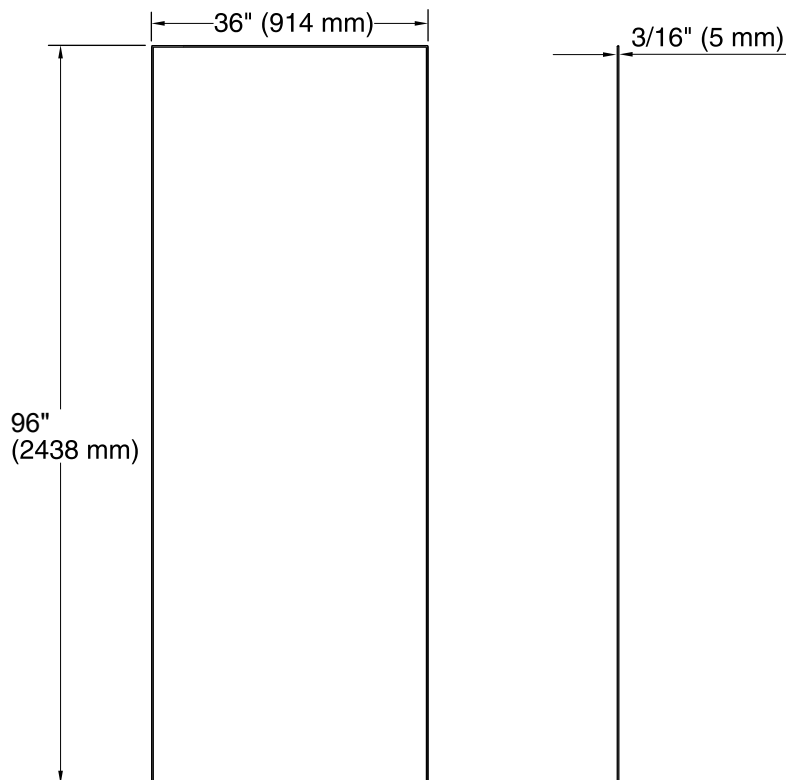

Technical Information

All product dimensions are nominal.

Installation: Individual wall

Material Thickness: 3/16" (5 mm)

Notes

Measure your actual product for rough-in details.

Install this product according to the installation instructions.