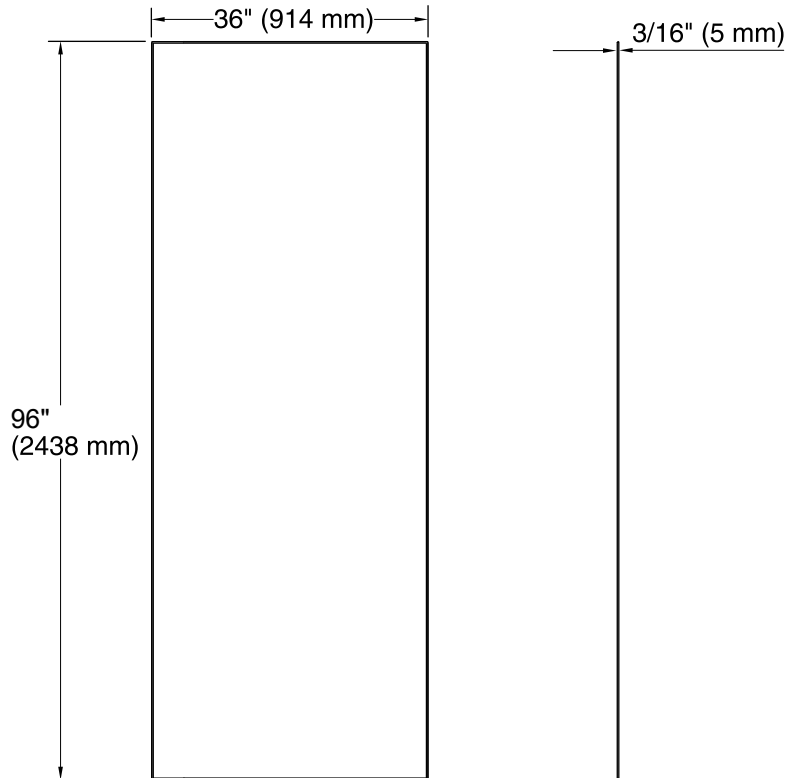

Features

- Combine panels to create a beautiful, functional shower space with easy installation.
- Panel sizes fit standard alcove showers.
- In-field trimmability accommodates custom shower spaces.
- No need to install trim. Factory-installed edge provides a finished look for walls.
- Recommended joint system hides caulk and silicone, leaving fewer places for mold to grow and simplifying cleaning (joints sold separately).
- Coordinates with Choreograph shower accessories and storage (sold separately).

Installation

- In-field trimmable.
- Adheres to water-resistant wallboard.
- Recommended corner joints ease installation (sold separately).

Codes/Standards

ASTM E162
ASTM E662

KOHLER® Limited Warranty – Choreograph™ Walls and Accessories

Technical Information

All product dimensions are nominal.

Installation: Individual wall

Material Thickness: 3/16" (5 mm)

Notes

Measure your actual product for rough-in details.

Install this product according to the installation instructions.