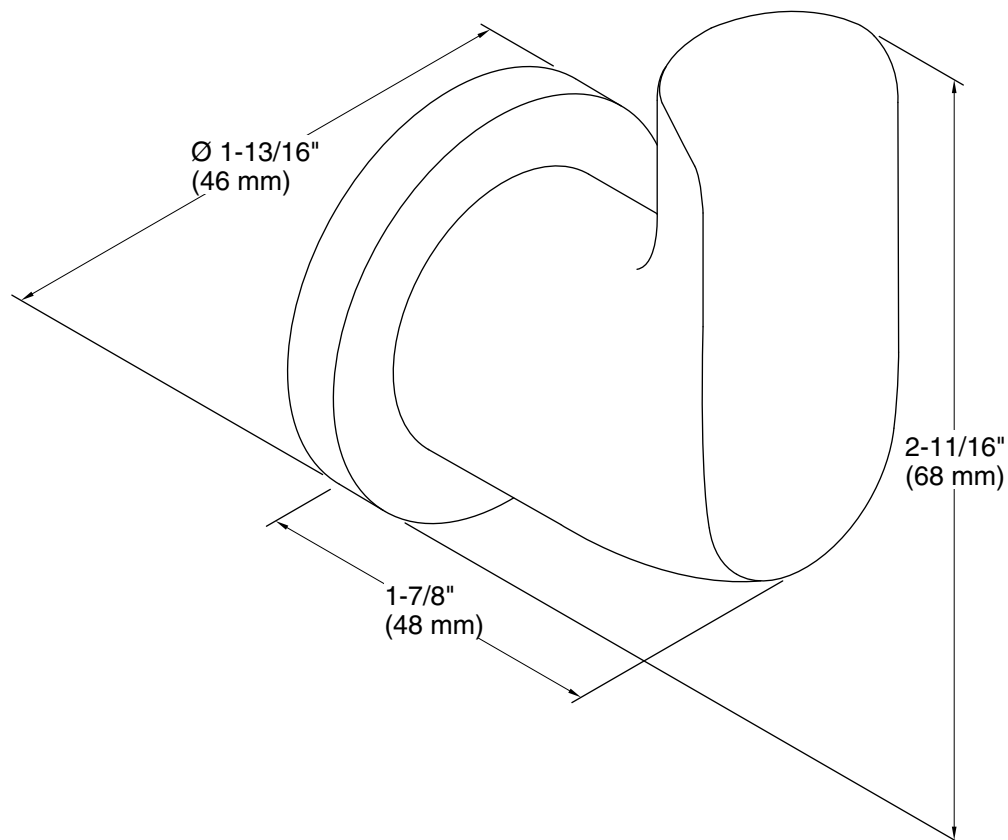

Technical Information

All product dimensions are nominal.

Material: Zinc

Notes

Install this product according to the installation instructions.

CAUTION: Risk of personal injury. Do not install these products in any area where they are likely to be used inadvertently as a grab bar or support bar. These products are not designed or intended for use as a grab bar or support bar.