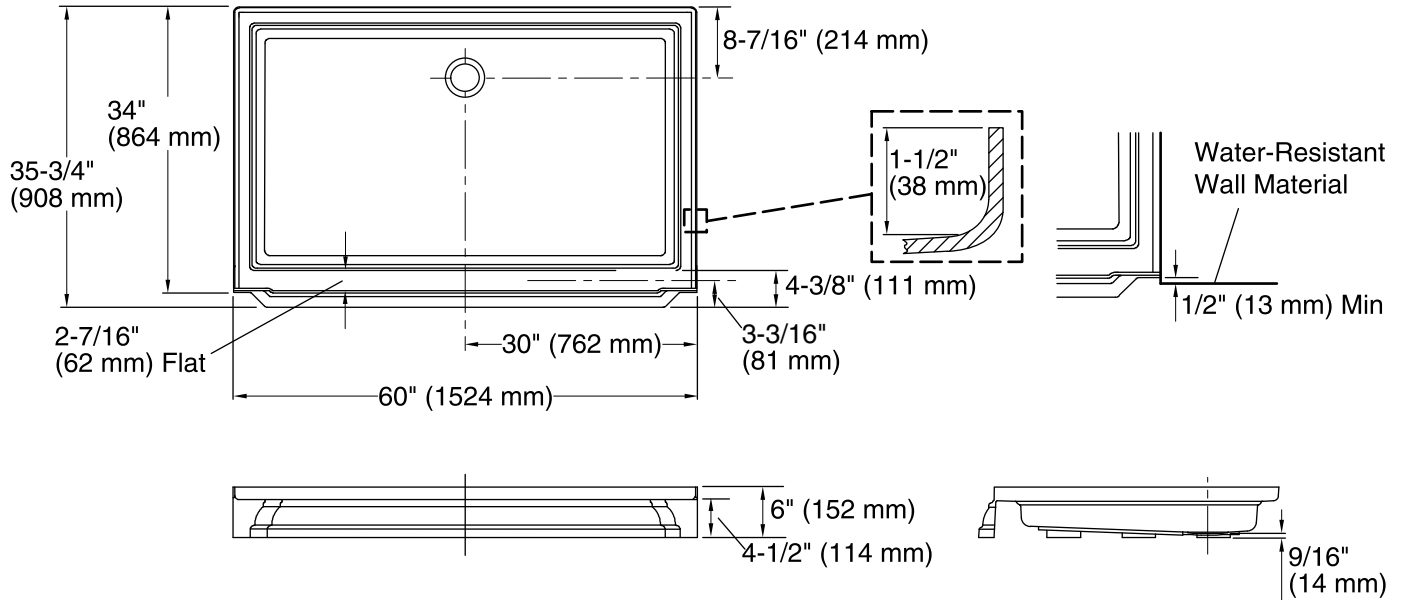

Features

- Textured floor pattern.
- Single threshold for three-wall or alcove installation.
- Durable acrylic construction.
- Rear drain.
- Coordinates with other products in the Memoirs collection.

Recommended Products/Accessories

Technical Information

All product dimensions are nominal.

Installation:	Three-wall alcove
Drain location:	Center rear
Weight:	68 lbs (30.8 kg)
Minimum floor load:	20 lbs/ft ² (97.6 kg/m ²)

Notes

- Measure your actual product for rough-in details.
- Install this product according to the installation instructions.
- Shimming may be required to level the fixture.
- Shimming may be required between the stud frame and the fixture.
- Stud opening tolerance is + 1/4" (6 mm), - 0" (0 mm).