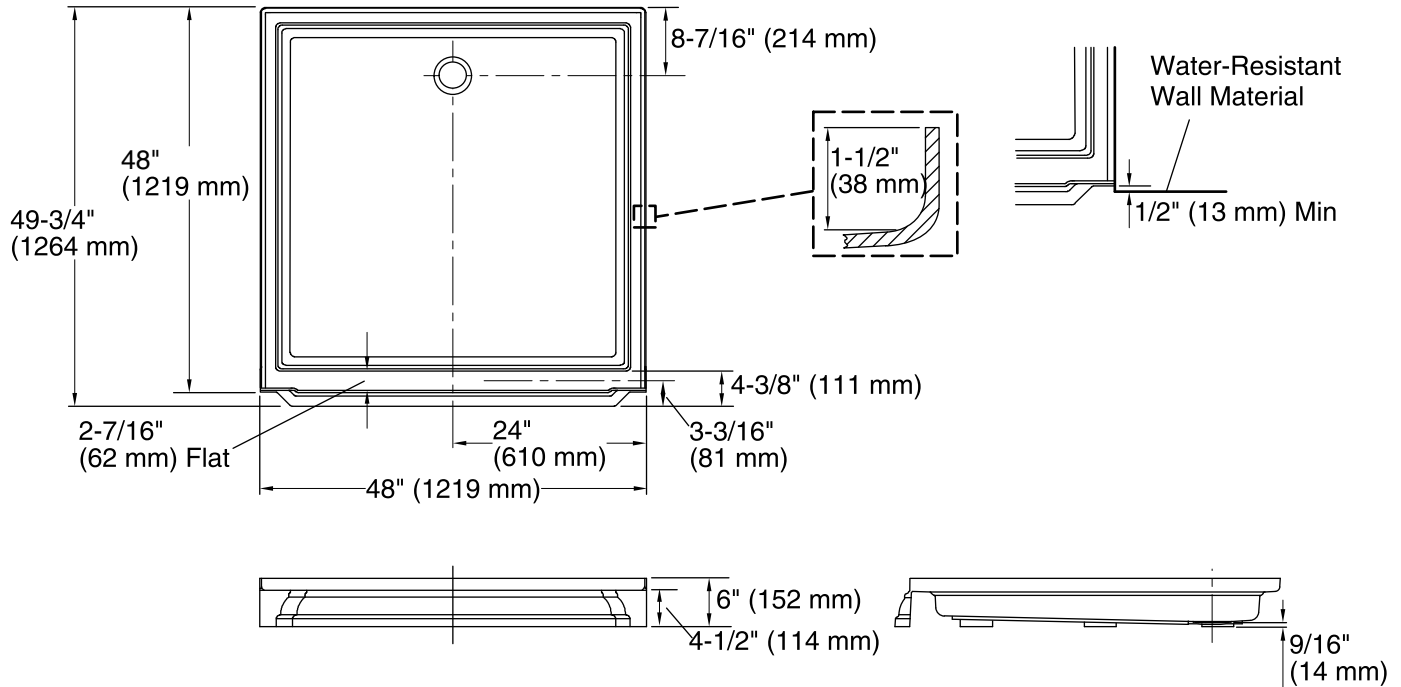

Technical Information

All product dimensions are nominal.
Installation: Three-wall alcove
Drain location: Center rear
Weight: 55 lbs (24.9 kg)
Minimum floor load: 20 lbs/ft² (97.6 kg/m²)

Notes

Measure your actual product for rough-in details. Install this product according to the installation instructions. Shimming may be required to level the fixture. Shimming between stud frame and fixture may be required. Stud opening tolerance is + 1/4" (6 mm), - 0" (0 mm).